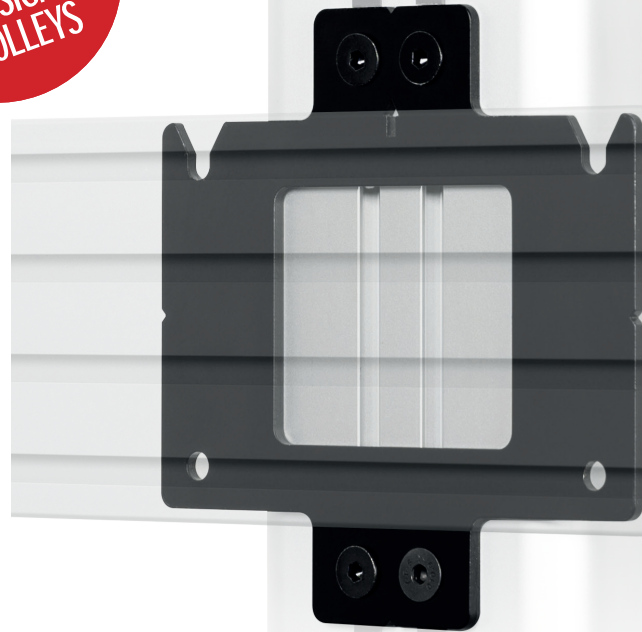

**FITS
 MOUNTING RAILS
 TO DESIGNER
 TROLLEYS**

BT8381-JPS JOINING PLATE

Designed to fit BT8390 mounting rails to B-Tech's range of Designer Trolleys, the BT8381-JPS joining plate can be fitted quickly and easily to existing Designer Trolley set-ups or used in conjunction with B-Tech's component ranges to create your own bespoke mounting solution. BT8381-JPS is required alongside a BT8390 mounting rail to fit a BT7884 flip down storage tray to B-Tech's Designer VC Trolleys.

SPECIFICATION

Steel thickness	4mm
Brackets supplied per pack	1
Colour	Black

FEATURES

- Designed to connect BT8390 mounting rails to B-Tech's Designer VC Trolleys
- Mounts directly to the trolleys vertical column
- Add mounting rails to existing solutions or as part of a complete bespoke mounting solution when used in conjunction with B-Tech's component range
- BT8381-JPS is required alongside a BT8390 mounting rail to fit a BT7884 flip down storage tray to B-Tech's Designer VC Trolleys (BT8514, BT8515, BT8516)

SYSTEM X™

Designed to connect BT8390 mounting rails to B-Tech's range of Designer Trolleys.

BT8381-JPS is required alongside a BT8390 mounting rail to fit a BT7884 flip down storage tray to B-Tech's Designer VC Trolleys (BT8514, BT8515, BT8516).

One BT8381-JPS is required to connect a mounting rail across a single column install.

Two BT8381-JPS are required to connect a mounting rail across a double column install.

FRONT VIEW

SIDE VIEW

REAR VIEW

PACKING INFORMATION