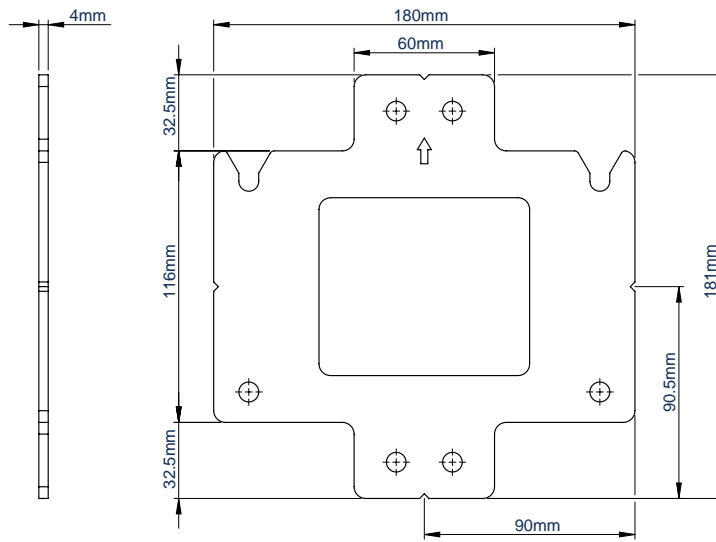

SIDE VIEW

REAR VIEW

PACKING INFORMATION

COLOUR:	ORDER REF:	EAN CODE:	MASTER CARTON QTY:	INNER CARTON QTY:	MASTER CARTON WEIGHT:	MASTER CARTON CUBE:
Black	BT8381-JPS/B	5019318302923	5	N/A	4.5kg	0.0132cbm