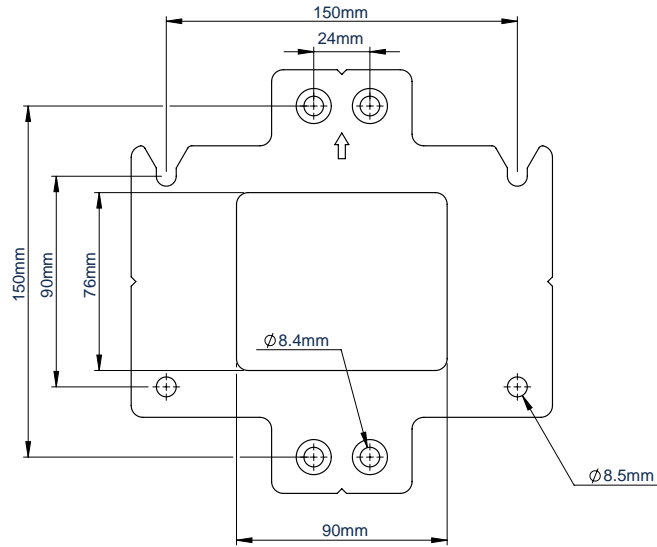

PACKING INFORMATION

COLOUR:	ORDER REF:	EAN CODE:	MASTER CARTON QTY:	INNER CARTON QTY:	MASTER CARTON WEIGHT:	MASTER CARTON CUBE:
Black	BT8381-JPS/B	5019318302923	5	N/A	4.5kg	0.0132cbm

RELATED PRODUCTS

BT8381-JPS has been designed to fit BT8390 mounting rails to B-Tech's Designer Trolley range

Flip-Down AV Storage Tray can be mounted to B-Tech's Designer VC Trolleys using BT8381-JPS and BT8390 mounting rails.

Twin Screen VC Trolley for screens up to 46"

Twin Screen VC Trolley for screens up to 55"

SS-BT8381-JPS-011220