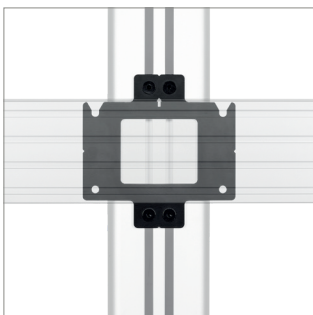

**FITS
 MOUNTING RAILS
 TO DESIGNER
 TROLLEYS**

BT8381-JPS JOINING PLATE

Designed to fit BT8390 mounting rails to B-Tech's range of Designer Trolleys, the BT8381-JPS joining plate can be fitted quickly and easily to existing Designer Trolley set-ups or used in conjunction with B-Tech's component ranges to create your own bespoke mounting solution. BT8381-JPS is required alongside a BT8390 mounting rail to fit a BT7884 flip down storage tray to B-Tech's Designer VC Trolleys.

SPECIFICATION

Steel thickness	4mm
Brackets supplied per pack	1
Colour	Black

FEATURES

- Designed to connect BT8390 mounting rails to B-Tech's Designer VC Trolleys
- Mounts directly to the trolleys vertical column
- Add mounting rails to existing solutions or as part of a complete bespoke mounting solution when used in conjunction with B-Tech's component range
- BT8381-JPS is required alongside a BT8390 mounting rail to fit a BT7884 flip down storage tray to B-Tech's Designer VC Trolleys (BT8514, BT8515, BT8516)

SYSTEM X™

Designed to connect BT8390 mounting rails to B-Tech's range of Designer Trolleys.

BT8381-JPS is required alongside a BT8390 mounting rail to fit a BT7884 flip down storage tray to B-Tech's Designer VC Trolleys (BT8514, BT8515, BT8516).

One BT8381-JPS is required to connect a mounting rail across a single column install.

Two BT8381-JPS are required to connect a mounting rail across a double column install.

FRONT VIEW

SIDE VIEW

REAR VIEW

PACKING INFORMATION