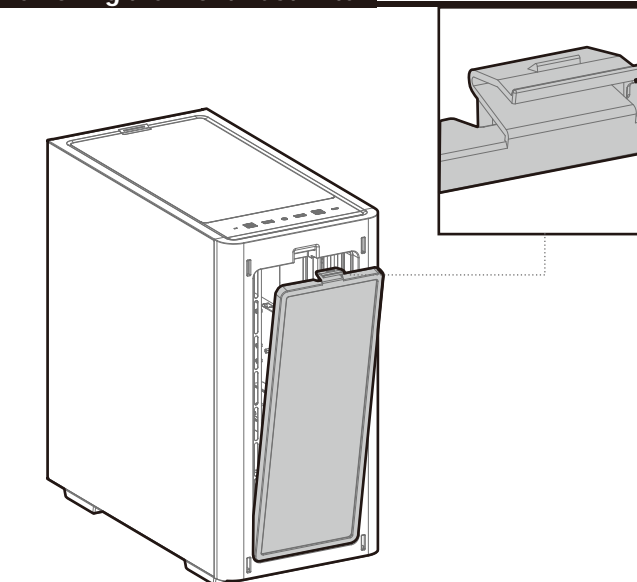

Removing the Front Dust Filter