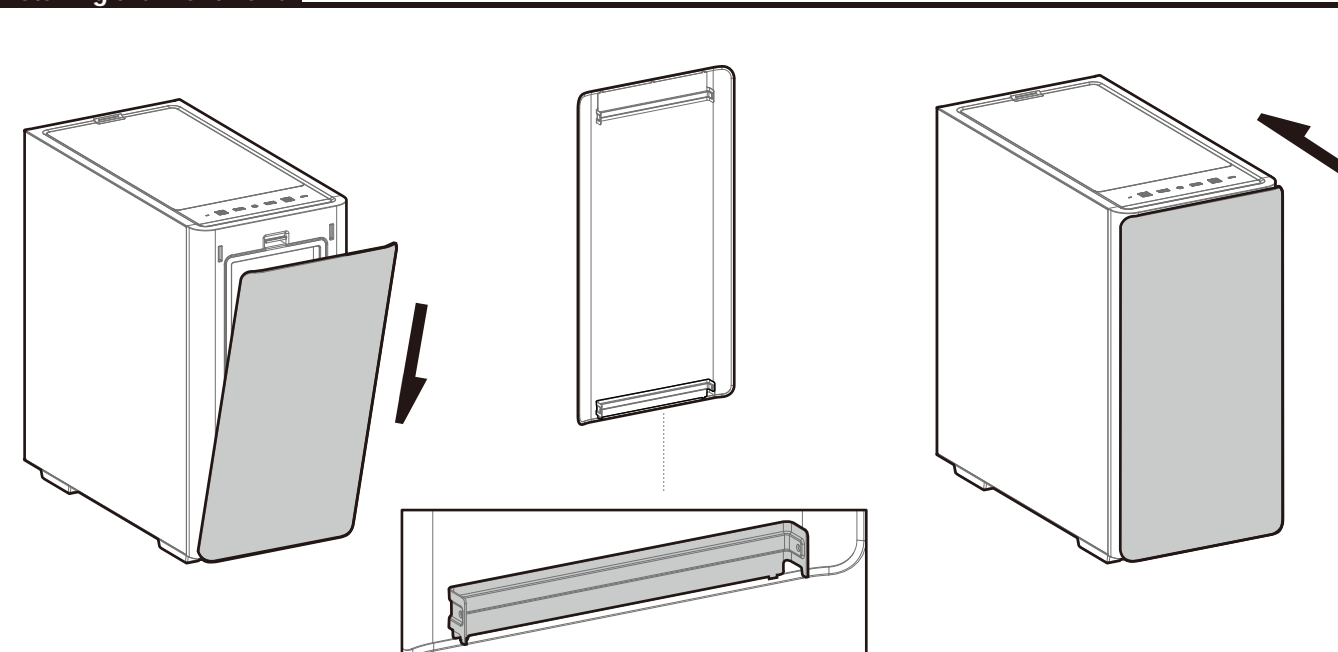

Installing the Front Panel