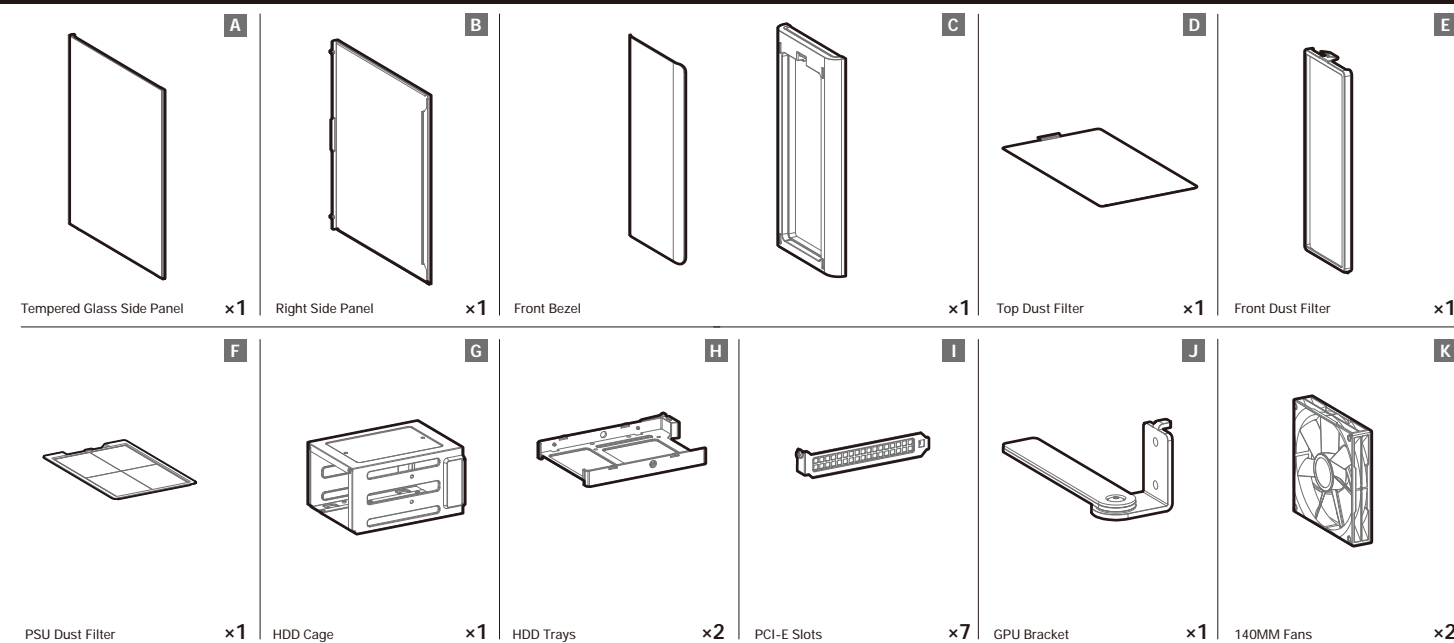

CK500 Series

Mid-Tower ATX Case

www.deepcool.com

Case Features

Case Specifications

Accessory Kit Contents

Specifications

Removing the Side Panel

Installing the Front Panel

Removing the Front Dust Filter