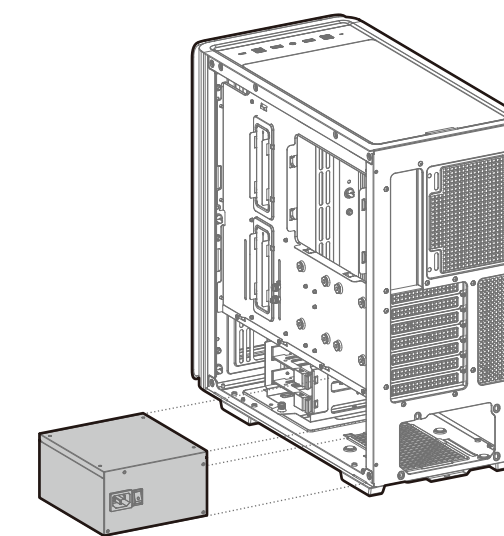

Installing the Power Supply