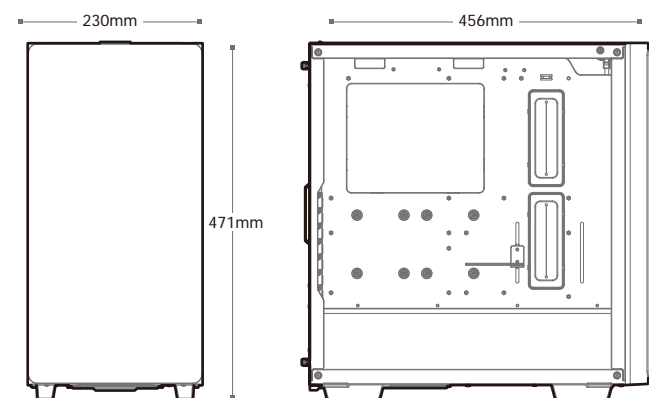

Specifications