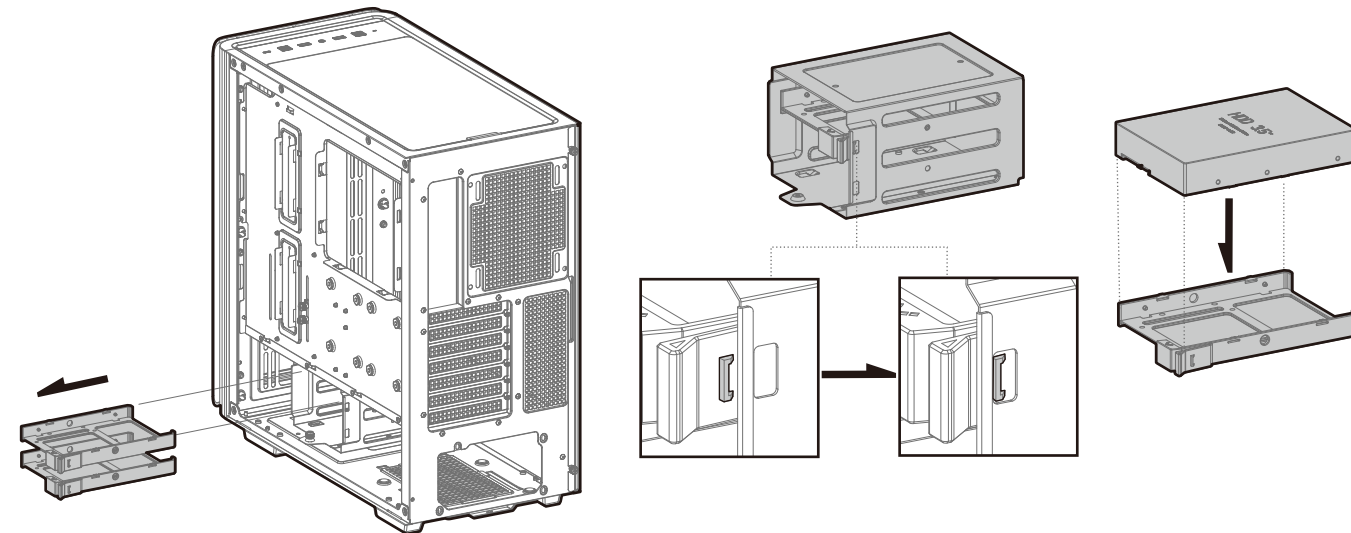

Installing HDDs