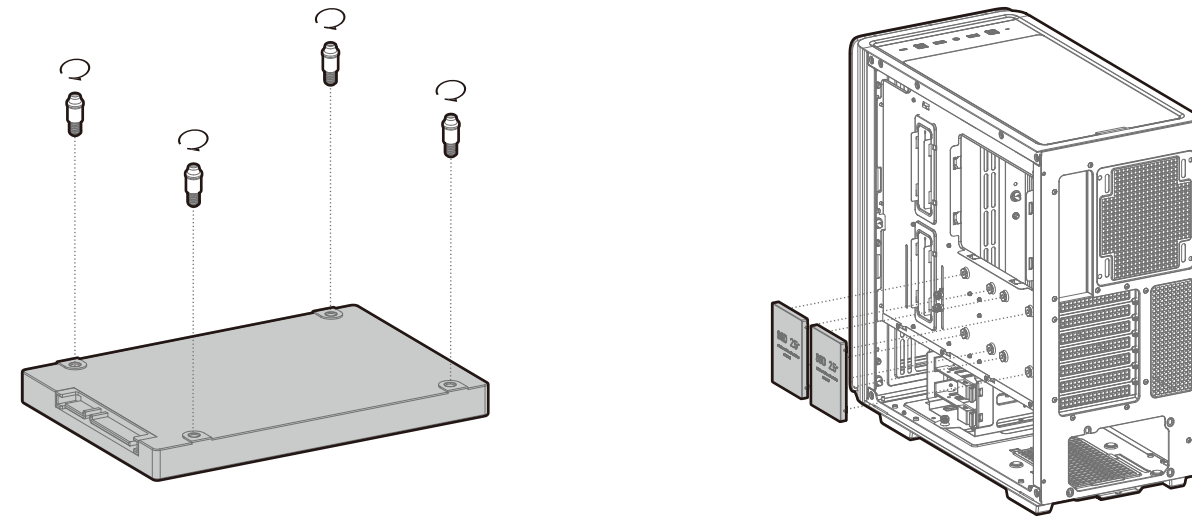

Installing SSDs