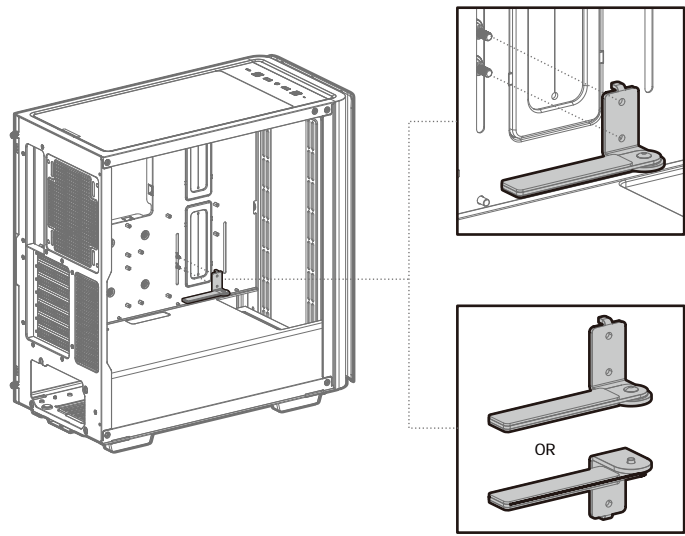

Installing the GPU Bracket