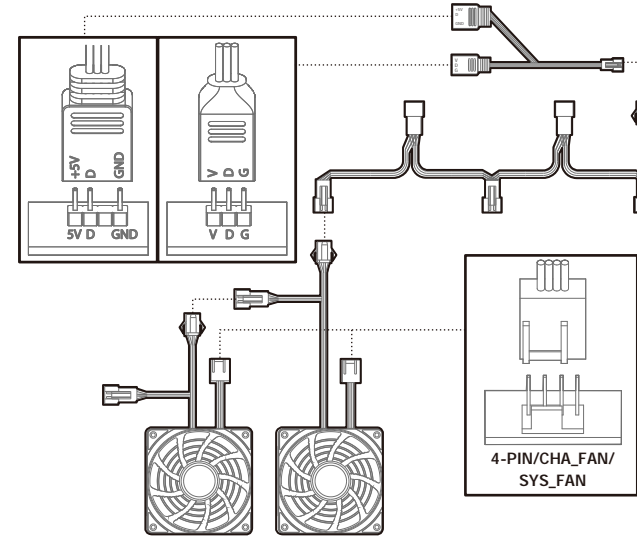

Motherboard RGB Synchronization