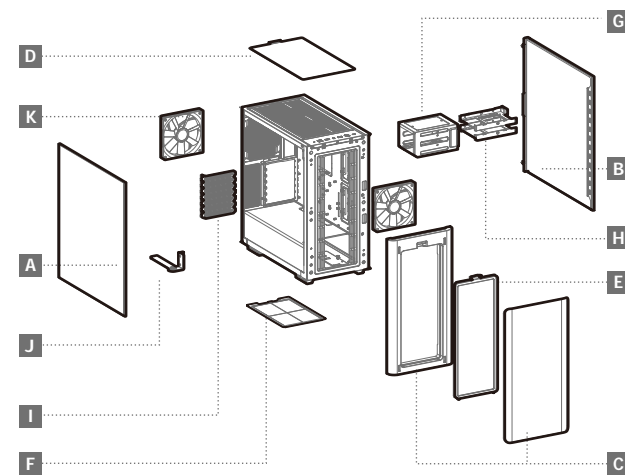

CK500 Series

Mid-Tower ATX Case

www.deepcool.com

Case Features

Case Specifications