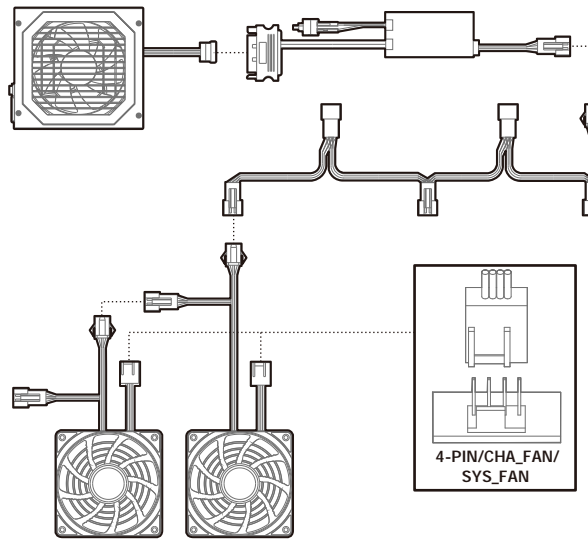

Manual RGB Wiring