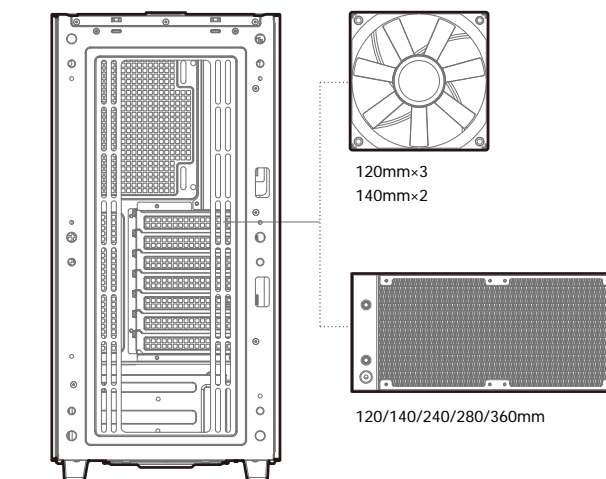

Specifications