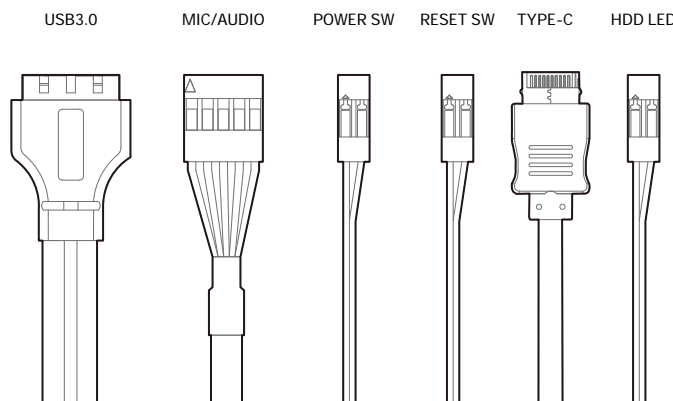

Installing the Front I/O Connectors