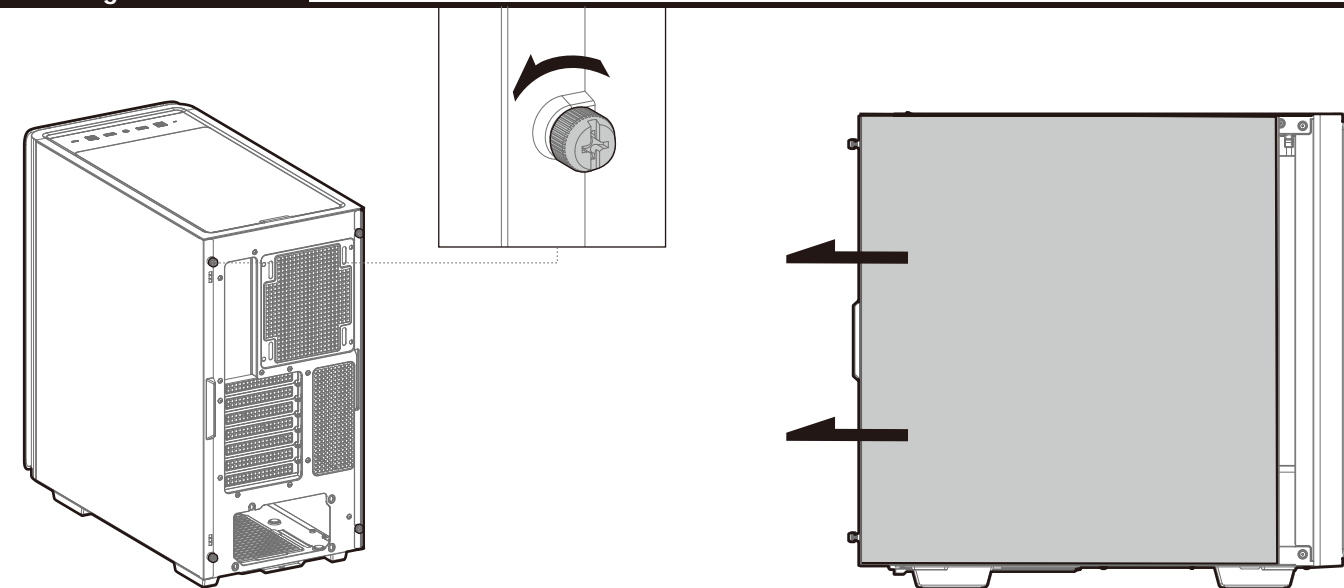

Removing the Side Panel