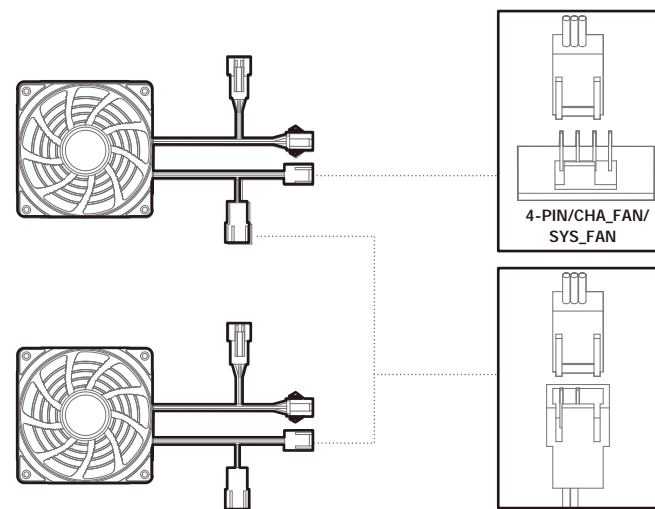

Fan Power Line Wiring

DeepCool USA Inc.
11650 Mission Park Drive Suite 108., Rancho Cucamonga, CA 91730
Beijing DeepCool Industries Co., Ltd.
Building 10, No. 9 Dijin Road, Haidian District, Beijing 100095, China

- EN For more information, please check our website at: www.deepcool.com
- DE Für weitere Informationen besuchen Sie bitte unsere Website unter: www.deepcool.com
- FR Pour plus d'informations, merci de visiter notre site internet: www.deepcool.com
- ES Para más información, por favor, visite nuestra página en: www.deepcool.com
- IT Per ulteriori informazioni, visitate il nostro sito web: www.deepcool.com
- PT Para mais informação, visita o nosso website em: www.deepcool.com
- CS Další informace najdete na našich webových stránkách: www.deepcool.com
- SV För mer information, gå till vår hemsida på: www.deepcool.com
- PL Więcej informacji można znaleźć na naszej stronie internetowej: www.deepcool.com
- TR Daha fazla bilgi için, lütfen websitemizi ziyaret ediniz: www.deepcool.com
- RU Больше информации на сайте: www.deepcool.com
- UK Щоб отримати додаткову інформацію, перегляньте наш веб-сайт: www.deepcool.com
- KK Көбірек ақпарат алу үшін біздің вебсайтымызға кіріңіз: www.deepcool.com
- JA 詳細については、以下URL先の公式WEBサイトをご確認ください: www.deepcool.com
- KO 자세한 내용은 www.deepcool.com 에서 확인하십시오.
- AR للمزيد من المعلومات، يرجى زيارة موقعنا على www.deepcool.com
- TH สำหรับข้อมูลเพิ่มเติมโปรดดูที่เว็บไซต์ของเรา: www.deepcool.com
- VI Để biết thêm chi tiết, vui lòng kiểm tra tại website: www.deepcool.com
- ZH 如需更多資訊，請瀏覽網站: www.deepcool.com
- ZH 如需更多資訊，請瀏覽網站: www.deepcool.com