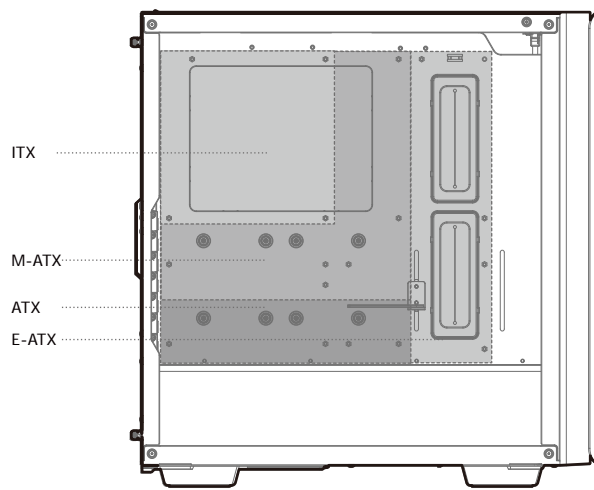

Installing the Motherboard