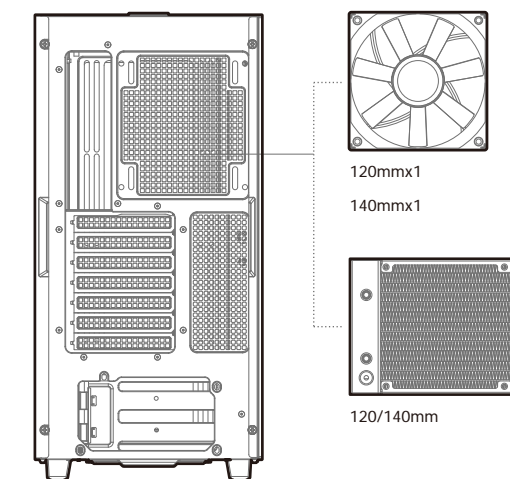

Specifications