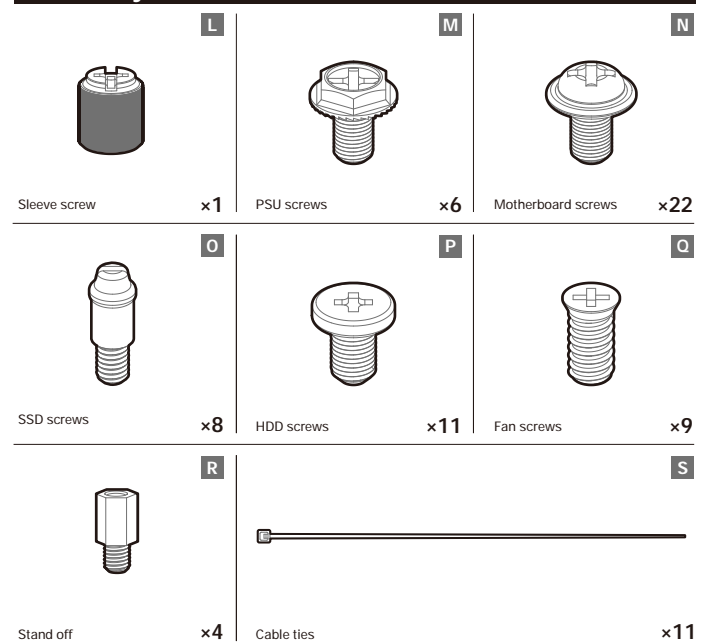

Accessory Kit Contents