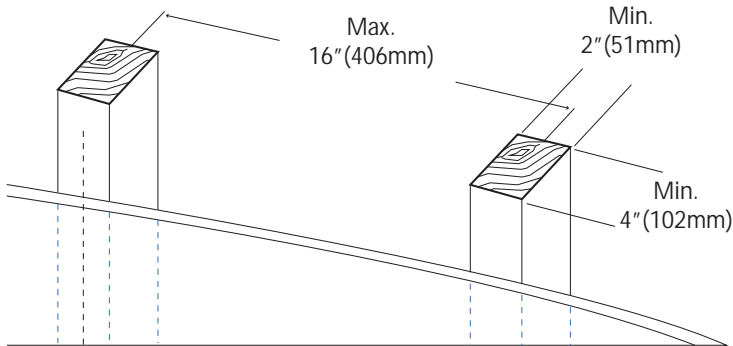

VB-WMK-001-2C Wall Mount

Quick Start Guide

1