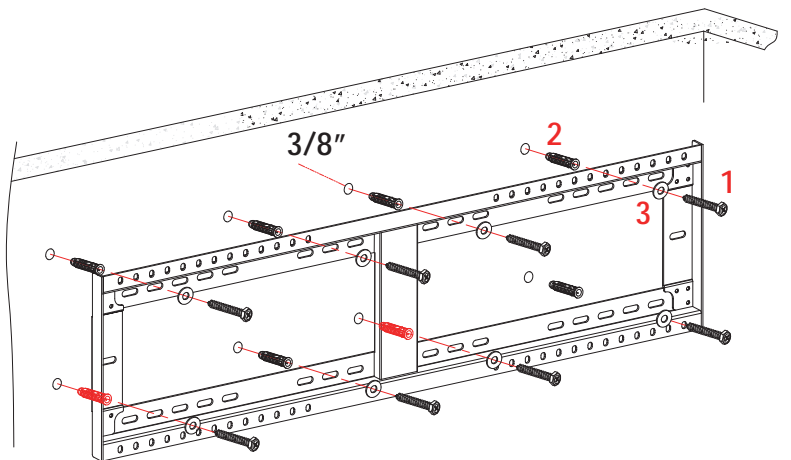

VB-WMK-001-2C Wall Mount

Quick Start Guide

1

2

1

2

1