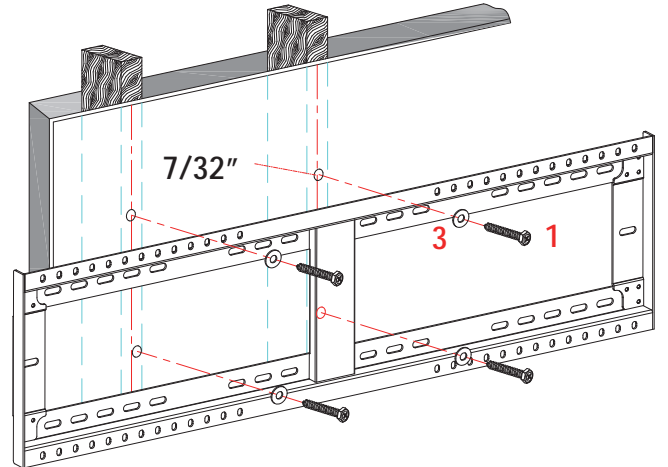

VB-WMK-001-2C Wall Mount

Quick Start Guide

1

2

1

2

1