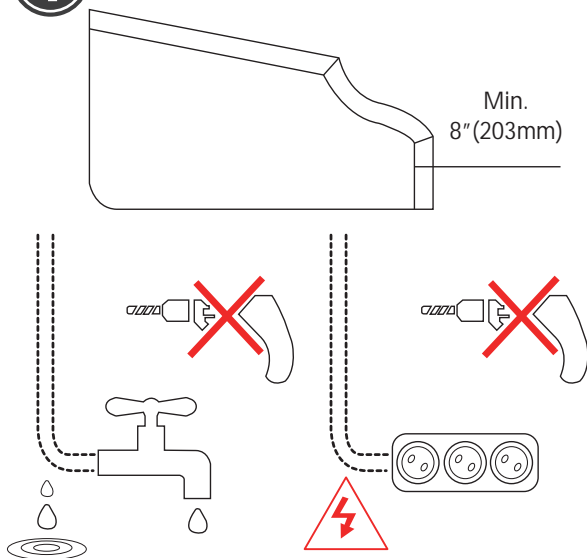

VB-WMK-001-2C Wall Mount

Quick Start Guide

1

2

1

2

1