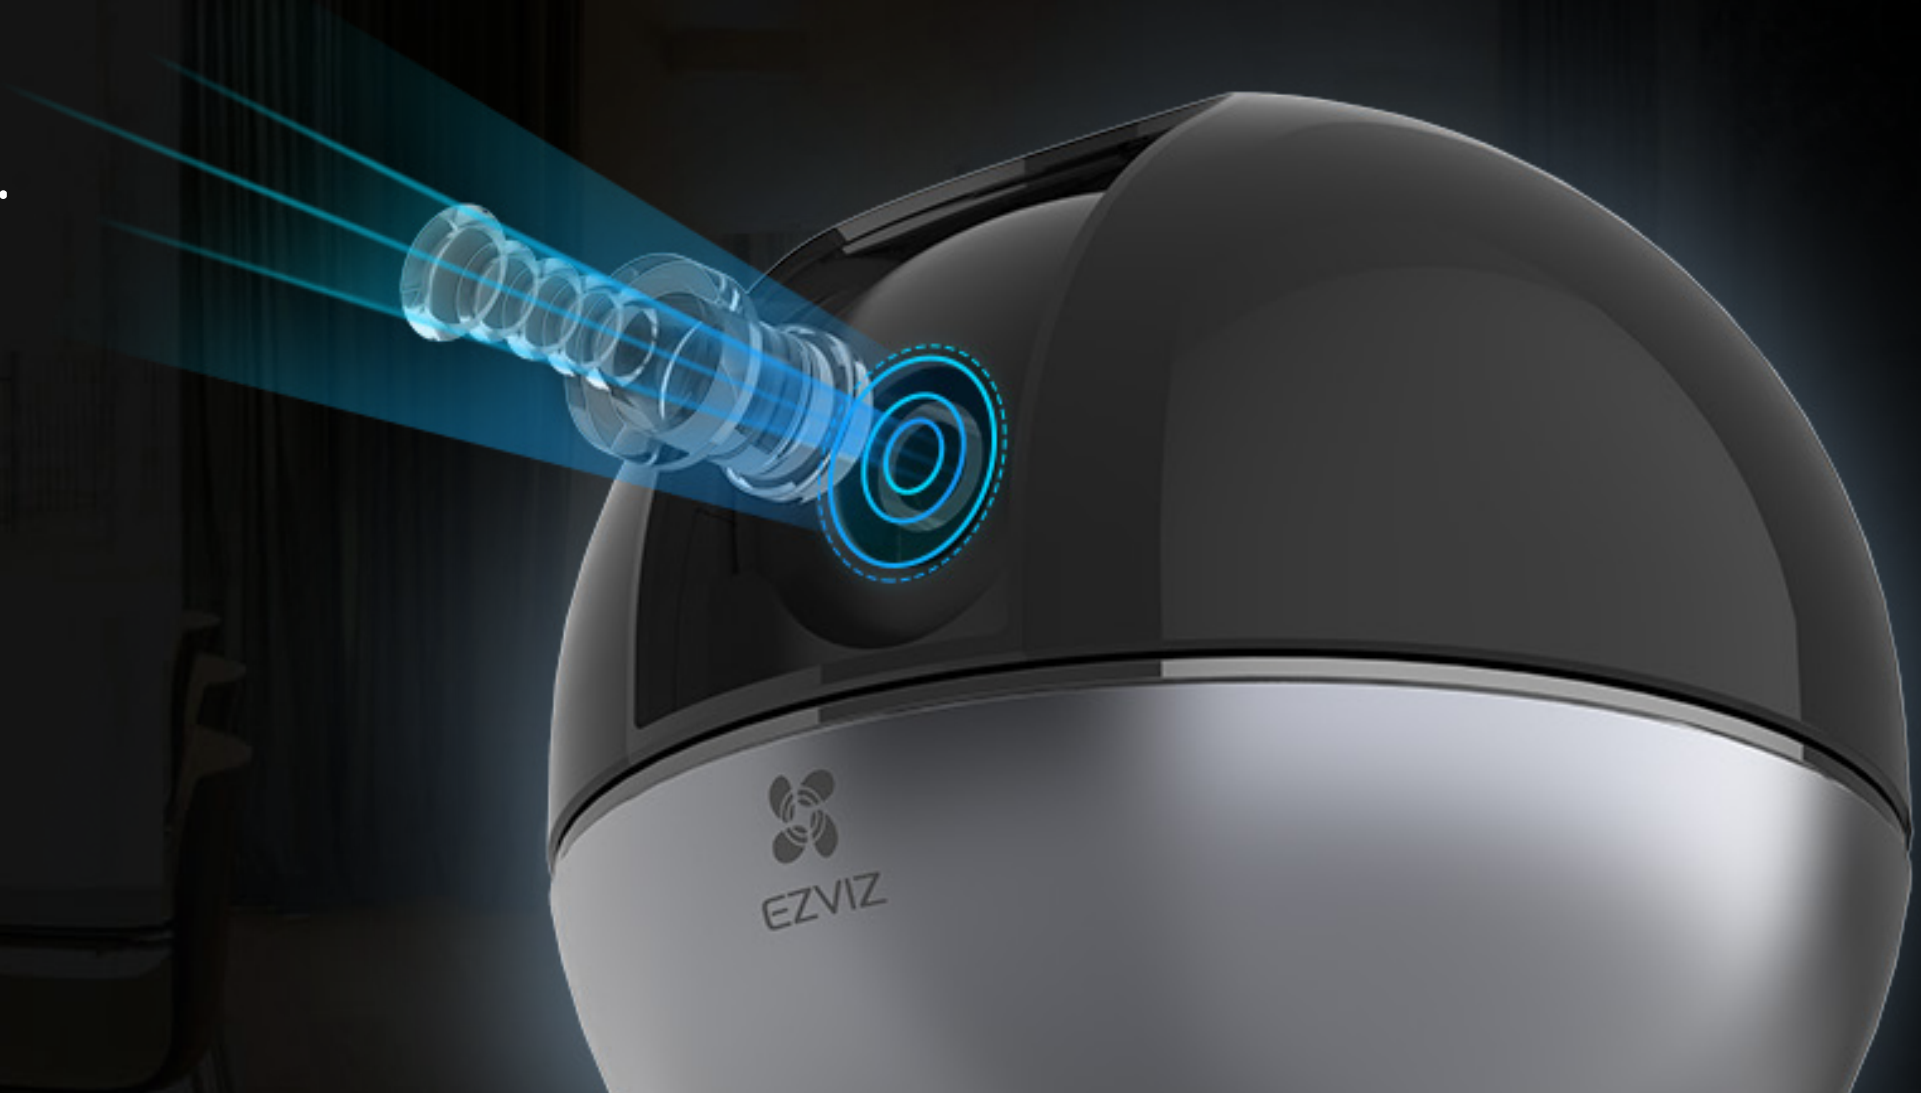

C6W

Pan & Tilt Wi-Fi Camera

The décor that protects your home.

Elegant and versatile, the C6W camera is all the protection you need for a large home. It records in 2K resolution and automatically tracks motion in 4x zoom to make sure nothing escapes the eye.

Auto-zoom motion tracking, especially for human movements.

After enabling the auto-zoom tracking function, the camera automatically zooms in up to 4 times to track a moving object so you can easily tell what's going on when viewing live. In the app, it also offers the option to track motion that is specifically human.

Whole-room coverage is a breeze.

Keep tabs on every corner with just one C6W camera. Its expansive 360-degree field-of-view ensures a full coverage, so you won't miss a thing.

True-WDR for truly clear images.

The C6W Camera uses sensor-based True-WDR technology to eliminate overexposure or underexposure in high-contrast scenes, delivering evenly-bright images from dawn to dusk.

C6W True-WDR

Digital WDR

Two-way talk.