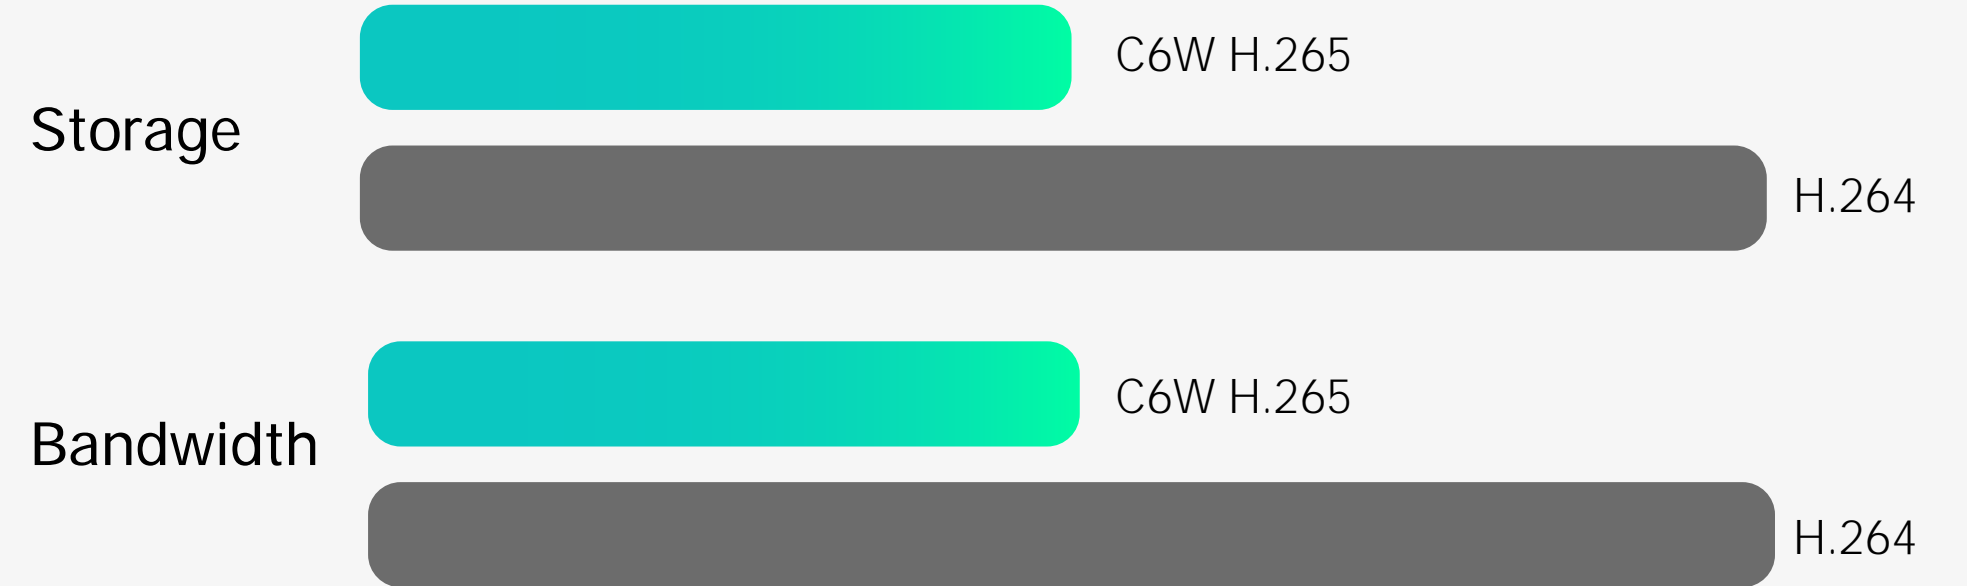

H.265 Video Compression

The camera features the advanced H.265 video compression technology, achieving better video quality with only half the bandwidth and half the storage space of the previous H.264 video compression standard.