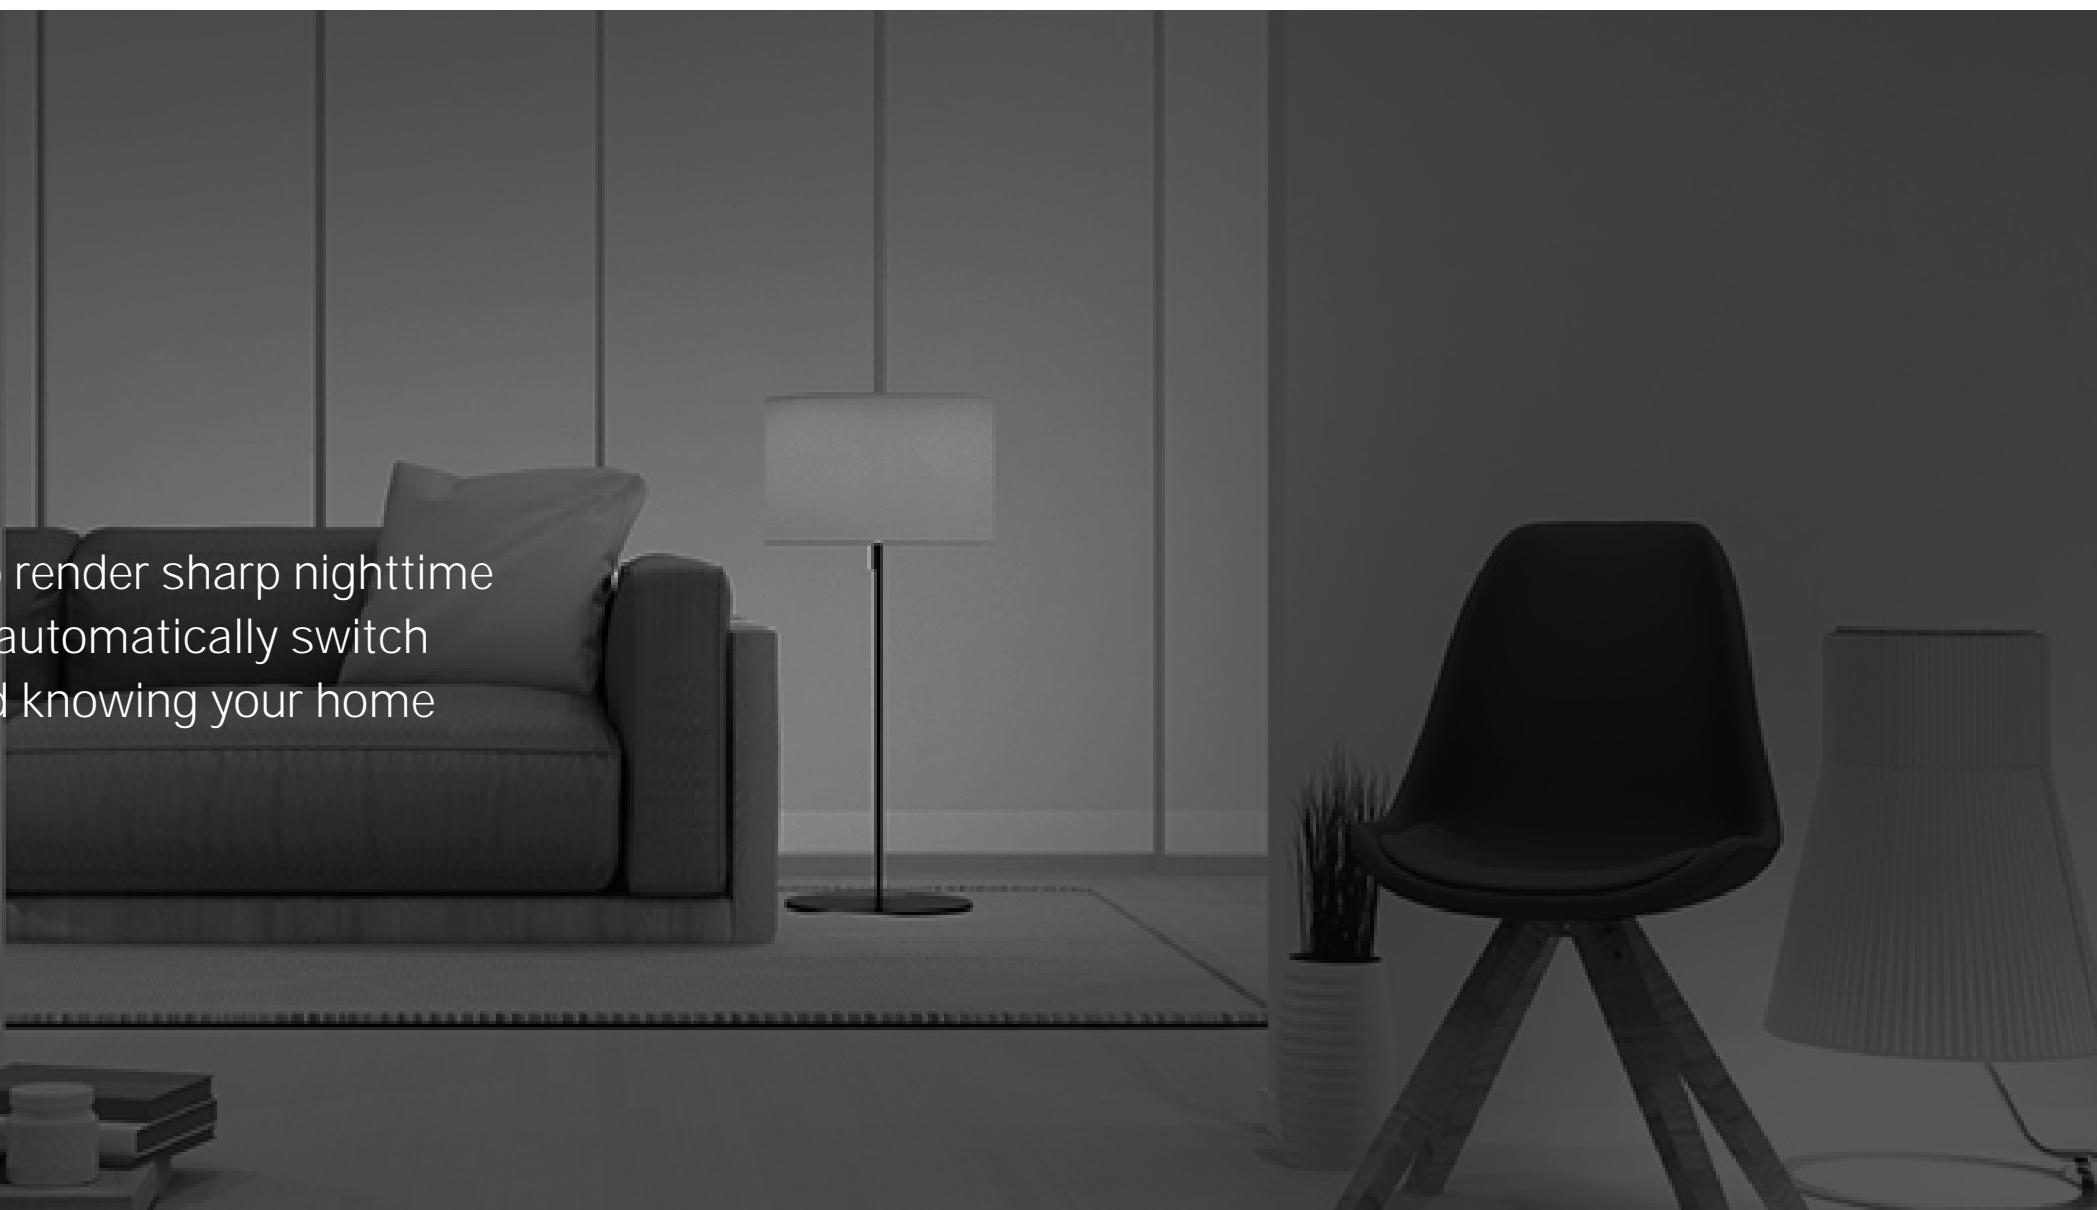

See clearer, even in the dark.

The C6W camera uses two powerful infrared lights to render sharp nighttime imaging up to 10 meters away. It is smart enough to automatically switch between day and night vision so you can rest assured knowing your home and belongings are protected 24/7.