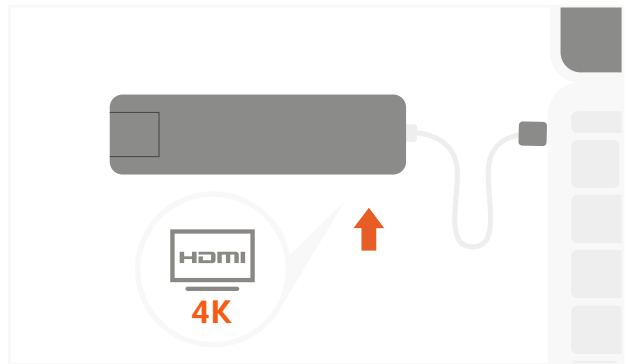

SLIM MULTI-PORT ADAPTER WITH ETHERNET

- 1** Connect the Slim Multi-Port with Ethernet to your device's USB-C port.

- 2** Connect an USB-C charging cable to the adapter's USB-C PD charging port.
Max output 60W
Does not support video/data

- 3** Insert Ethernet cable to the adapter's port.
Supports up to 1 Gbps

- 4** Connect a HDMI cable from the adapter to a 4K HDMI-enabled monitor.
Supports only a direct HDMI connection

- 5** Insert micro and SD cards into adapter's card reader slots.
Can be used simultaneously

- 6** Connect up to two data USB devices to adapter's USB-A ports. Max output per port 5V/1A.
Does not support Apple SuperDrive or multiple hard drives