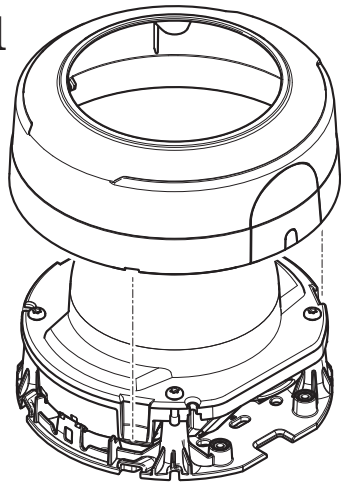

AXIS TP3801 Black Casing
AXIS TP3801-E Black Casing
AXIS TP3801 White Casing
AXIS TP3801-E White Casing

4x

Installation Guide

Installation Guide
AXIS TP38 Series
© Axis Communications AB, 2019

Ver. 2.0
Date: June, 2019
Part No. 1977961

1.1

1.2

1.3

2.1

2.2

2.3

2.4