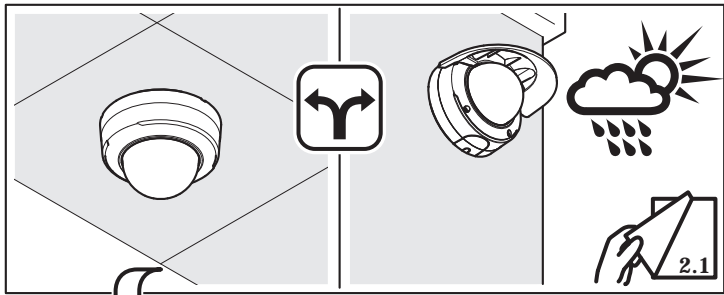

AXIS TP3801 Black Casing
AXIS TP3801-E Black Casing
AXIS TP3801 White Casing
AXIS TP3801-E White Casing

4x

Installation Guide

Installation Guide
AXIS TP38 Series
© Axis Communications AB, 2019

Ver. 2.0
Date: June, 2019
Part No. 1977961