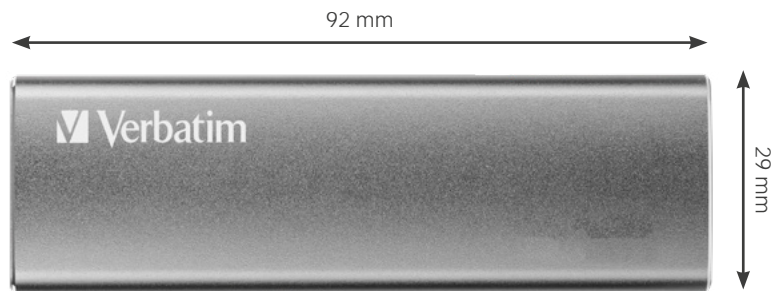

SSD technology

USB-C® 3.2 Gen 2

Large capacity

Compact Design

Touchscreen control

The Verbatim Vx500 External SSD uses high speed flash memory and a USB 3.2 Generation 2 controller, optimised to provide unparalleled performance.

Made from space grey aluminium and weighing just 29 grams, the Vx500 External SSD has a very sleek and sophisticated look and feel. Although small in physical size, it has some serious storage space - available in capacities of up to 2TB, it is the perfect accessory for Ultrabook's with limited on-board storage.

Vx500

External SSD

USB 3.2 Gen 2

General Information

| | |
|--------------------------|-----------|
| Product dimensions LxWxD | 92x29x9mm |
| Product weight | 29 grams |
| Material | Aluminium |
| Colour | Silver |

Connection

| | |
|--------------------|---|
| Interface | USB-C® |
| Protocol | USB 3.2 Gen2 |
| Power | Powered via USB 3.0 cable |
| Data Transfer Rate | up to 10 000 Mb/sec (USB Bus Speed)* *For optimal performance use a USB-C cable and USB 3.2 GEN 2 or Thunderbolt™ 3 host port. Transfer speeds based on internal data using UASP and BOT mode. Write speed dependent upon product capacity. |