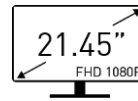

PRO MP223 E2

Business & Productivity Monitor

SPECIFICATIONS

Type / Size	21.45"
Active Display Area (mm)	478.656(H) x 260.28(V)
Curvature	Flat
Panel Type	VA
Resolution	1920 x 1080 (Full HD)
Pixel Pitch	0.2493(H) x 0.241(V)
Aspect Ratio	16:9
Brightness (nits)	250 cd/m ²
Contrast Ratio	3000:1
Refresh Rate	100Hz
Response Time	1ms (MPRT) / 4ms (GTG)
HDR (High Dynamic Range)	NA
View Angles	178°(H) / 178°(V)
sRGB	99%
Surface Treatment	Anti-glare
Display Colors	16.7M
Color Bit	8 bits (6 bits + FRC)
Video Interface	1x HDMI (1.4b) 1x DisplayPort (1.2a)
Audio Interface	1x Headphone-out
Speaker	N/A
Power Type	External Adaptor 12V 2.5A
Power Input	100-240V, 50-60Hz
Adjustment (Tilt)	-5° - 20°
Kensington Lock	Yes
VESA Mounting	75 x 75 mm
Product Dimension with Stand (W x D x H)	494.7 x 182 x 385.5 mm (19.48 x 7.17 x 15.18 inch)
Product Dimension without Stand (W x D x H)	494.7 x 48.3 x 285.4 mm (19.48 x 1.90 x 11.24 inch)
Weight (NW / GW)	2.4 kg (5.29 lbs) / 4.1 kg (9.04 lbs)
Dimension (W x D x H) With Carton	558 x 116 x 367 mm (21.97 x 4.6 x 14.5 inch)
Dimension (W x D x H) With Outer Carton	573 x 130 x 391 mm (22.6 x 5.12 x 15.4 inch)
PIP/PBP Function	NA
Accessory	1x HDMI Cable (1.4) , 1x Power Adaptor, 1x Power Cord, 1x Quick Guide
Note	HDMI: 1920 x 1080 (Up to 100Hz) DisplayPort: 1920 x 1080 (Up to 100Hz) Adaptive-Sync Support HDMI CEC Support sRGB follow CIE1976 Standard

21.45" Screen Size

View your applications, spreadsheets, and more with a perfect 21.45 inches screen

EyesErgo Technology

An eye care solution designed with ergonomics in mind.

Anti-Flicker Technology

With MSI Anti-Flicker technology, a stable output current for the monitor is provided to protect your eyes