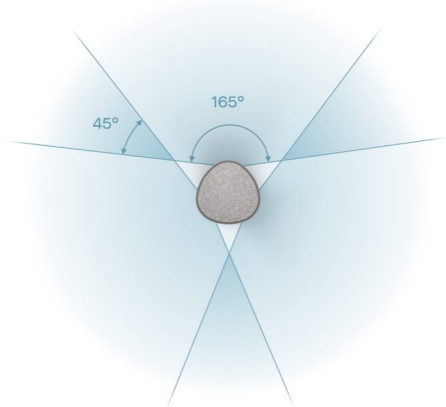

Neat Center

neat.

User manual

Neat Center

Accessory for video conferencing device

Neat Center is a companion device that frames people in the meeting room face-on, ensuring remote participants remain at the center of the conversation by clearly seeing and hearing everyone for complete meeting equity.

It's simple to set up, can be positioned anywhere for optimal viewing and audio, and extends the power of Neat devices and Neat Symmetry for a closer-than-ever hybrid working experience.

Broader vision

Neat Center broadens remote participants' view, giving them a 360° visual meeting experience when those in the room are talking among themselves and facing away from the primary video device.

Clearer sound

Size and weight

Neat Center

Height: 11.7 inches (297 mm)

Width: 3.3 inches (84 mm)

Depth: 3.3 inches (84 mm)

Weight: 3.24 pounds (1,47 kg)

Setup and connectivity

Setup