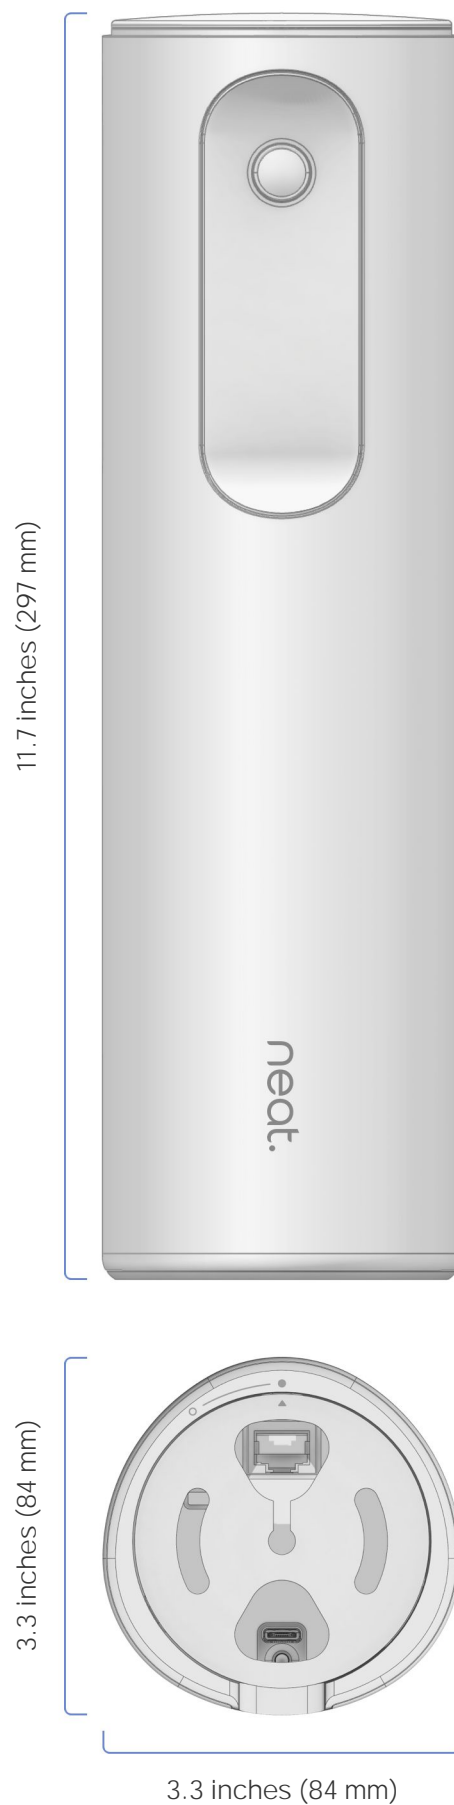

It's simple to set up, can be positioned anywhere for optimal viewing and audio, and extends the power of Neat devices and Neat Symmetry for a closer-than-ever hybrid working experience.

Broader vision

In the box

Neat Center
Ethernet cable: 9.8ft (3m)
Ceiling mount
Table mount

Optional Neat accessories

Ethernet cable: 16.4ft (5m)
PoE power injector*

*If using an alternative PoE power source, it must be compliant with the IEEE 802.3 af/at/bt PoE standard

Mounting options

Free-standing
on a table

Fixed to a table
(with hidden or
exposed cabling)

Ceiling
mounted

Screws for mounting to the table or ceiling are not included. A minimum of two diameter 6 mm screws must be used for a secure ceiling mount. The screws must be of the appropriate type for the material of the mounting surface. Mounting in the ceiling should only be performed by qualified personnel in line with applicable facility and state

Size and weight

Neat Center

Height: 11.7 inches (297 mm)

Width: 3.3 inches (84 mm)

Depth: 3.3 inches (84 mm)

Weight: 3.24 pounds (1,47 kg)

Setup and connectivity

Setup