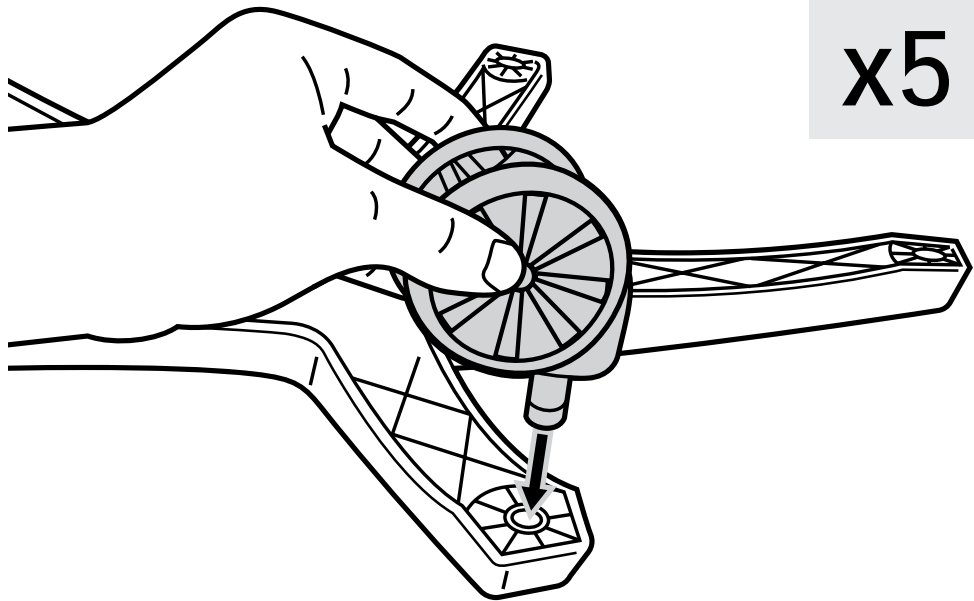

STEP 1: INSTALL CASTERS