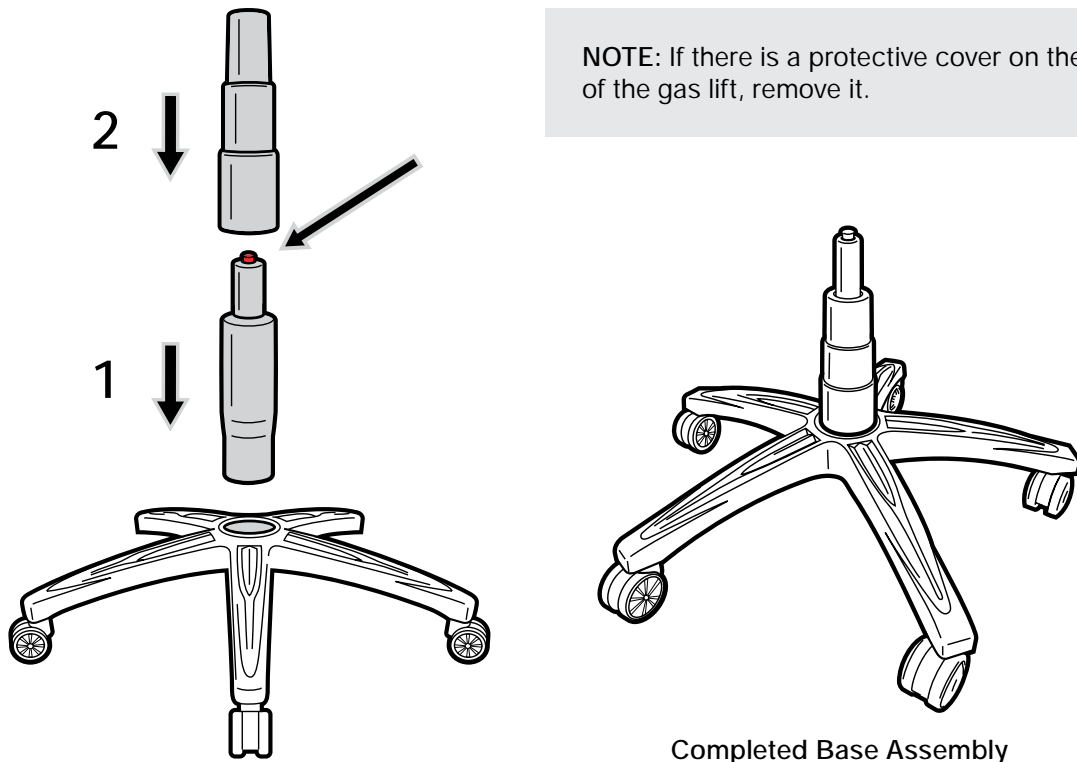

STEP 2: INSTALL PISTON AND COVER