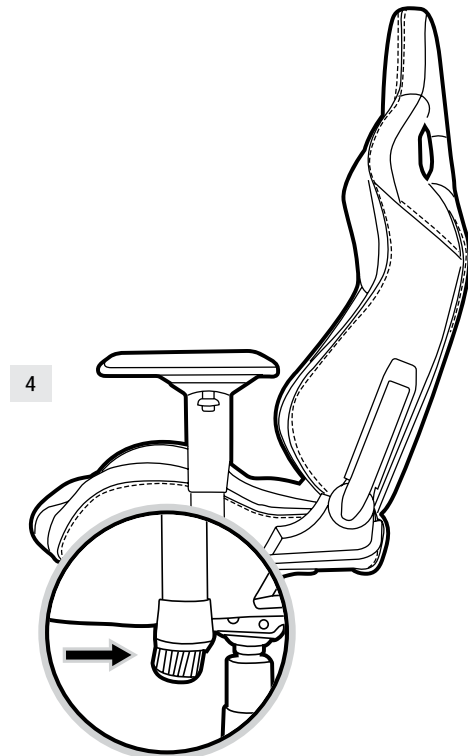

## 3. 4D arm rest

**NOTE:** Not all chairs feature four-way arm rest adjustability, some may feature two or three-way modes instead.

- A. Forward / backward slide button
- B. In / out button
- C. Height adjustment tab
- D. Swivel

## 4. Tilt tension knob

Rotate this knob to increase (+) or decrease (-) the tilt tension.

**TIP:** If the chair tilts easily, you may want to increase the tension. Alternatively, decrease the tension if you find it too hard to lean back while sitting on the chair.