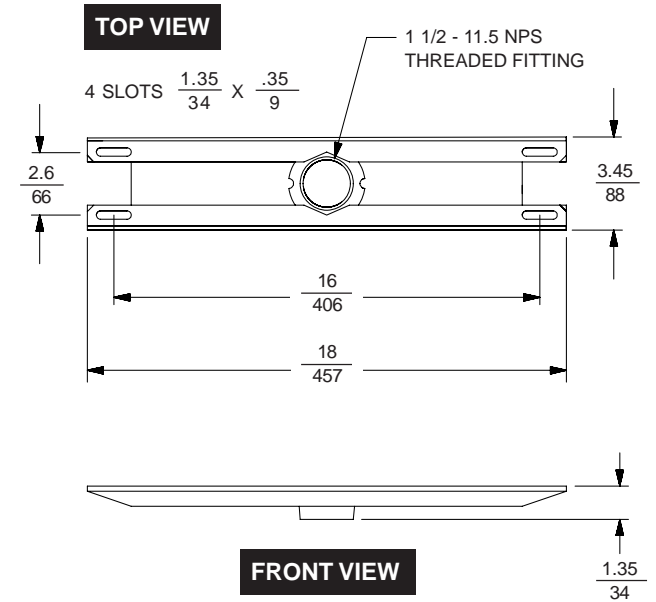

See page 2 for specifications / Jumbo 2000 Mount compatibility.

The Ceiling Plate for Jumbo 2000 Mounts can be attached to a finished ceiling (wood joists) or wood beam using the four washer head wood screws included, or a structural ceiling (concrete) using concrete anchor accessory kit ACC 204 (sold separately).

Architects specifications:

The Ceiling Plate shall be a Peerless model _____ and shall be attached where indicated on the plans. It shall have a 1 1/2 - 11.5 NPS threaded fitting to accept a Peerless flush mount tube or extension column. It shall be constructed of 14 gauge cold rolled steel and finished in black or white fused epoxy. It shall be U.L. Listed. Assembly and installation shall be done according to the instructions provided by the manufacturer.

Jumbo 2000 Mount attaches to ceiling plate **CMJ 470 or CMJ 470W** with flush mount tube or extension column. Flush mount tube is included with Jumbo 2000 Mount. Various

lengths of extension columns are available. Adjustable length extension columns are also available. The ceiling to which the ceiling plate is