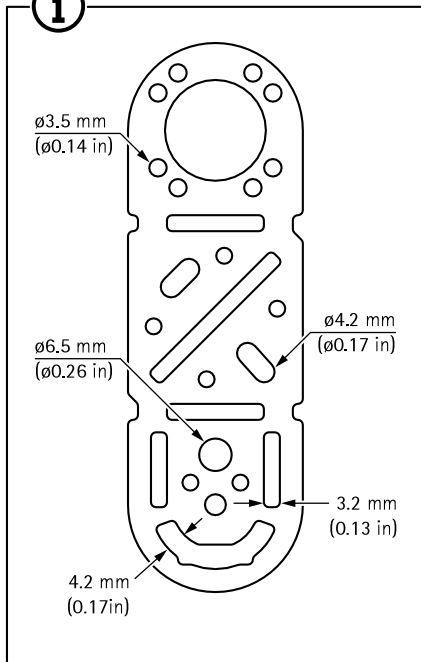

AXIS TF1902-RE Mounting Bracket

Installation Guide

4x

4x

1.1

Installation Guide

AXIS TF1902-RE Mounting Bracket

© 2021 Axis Communications AB

Ver. M1.3

Date: May 2021

Part No. 2302893