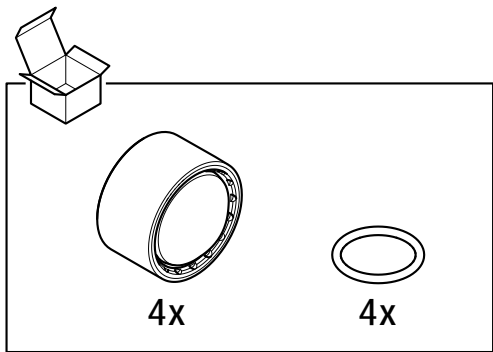

AXIS TF1802-RE Lens Protector
AXIS TF1803-RE Lens Protector

Installation Guide

1.1

i

AXIS TF1802-RE + AXIS F2105-RE

**i**

AXIS TF1803-RE + AXIS F2135-RE

1.2