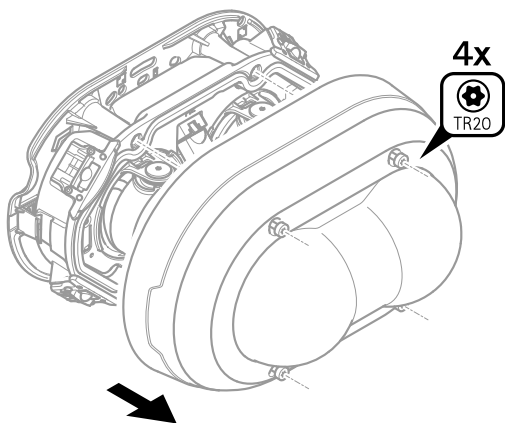

AXIS TP38 Series

AXIS TP3818-E Casing Black

AXIS TP3819-E Dome Smoked/Clear

Installation Guide

AXIS TP3818-E

1x

AXIS TP3819-E

1x

1.1

1.2

1.3

1.4

1.5

1.6

1.7

1.8