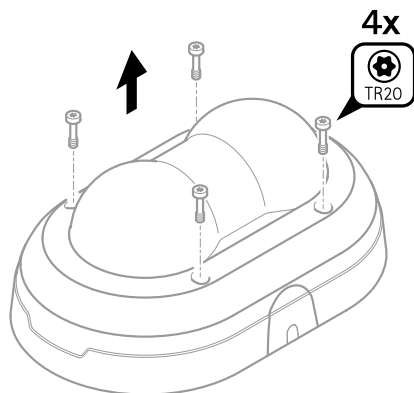

AXIS TP38 Series

AXIS TP3818-E Casing Black

AXIS TP3819-E Dome Smoked/Clear

Installation Guide

AXIS TP3818-E

1x

AXIS TP3819-E

1x

1.1

1.2

1.3

1.4

1.5

1.6

1.7

1.8