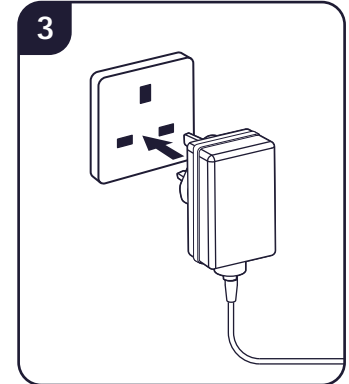

innr

smart lighting

OGL 13x CG / OGL 23x CG

Installation

Important safety instructions

- Suitable for outdoor use
- Do not disassemble the product; if any part is damaged, the product should not be used.
- Do not immerse in water.
- For cleaning, use a damp cloth, never a strong cleaning agent.
- Keep these instructions for future use.