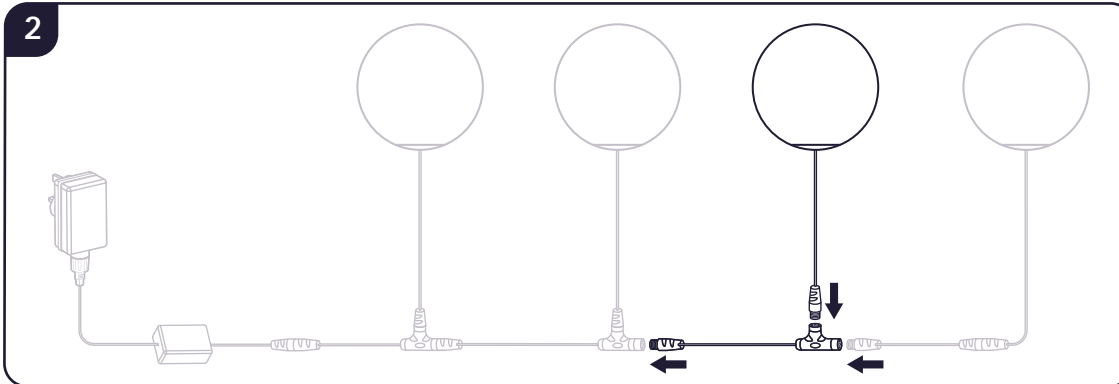

innr

smart lighting

OGL 13x CG / OGL 23x CG

Installation

Important safety instructions

- Suitable for outdoor use
- Do not disassemble the product; if any part is damaged, the product should not be used.
- Do not immerse in water.
- For cleaning, use a damp cloth, never a strong cleaning agent.
- Keep these instructions for future use.