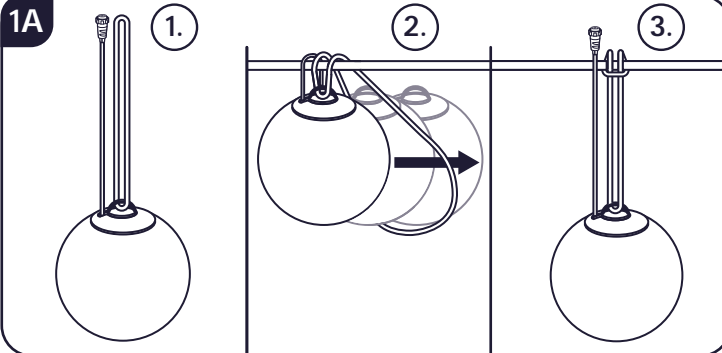

innr

smart lighting

OGL 13x CG / OGL 23x CG

Installation

Important safety instructions

- Suitable for outdoor use
- Do not disassemble the product; if any part is damaged, the product should not be used.
- Do not immerse in water.
- For cleaning, use a damp cloth, never a strong cleaning agent.
- Keep these instructions for future use.