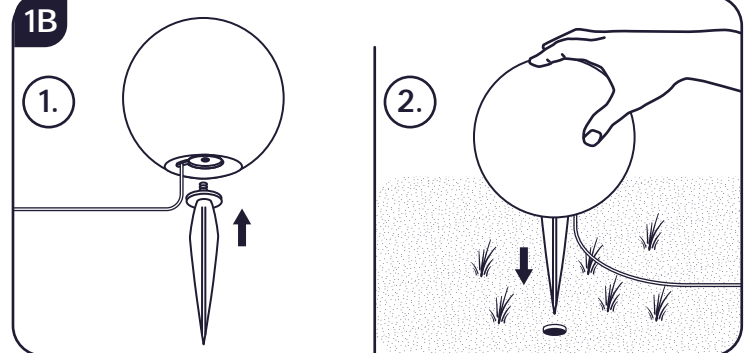

innr

smart lighting

OGL 13x CG / OGL 23x CG

Installation

Important safety instructions

- Suitable for outdoor use
- Do not disassemble the product; if any part is damaged, the product should not be used.
- Do not immerse in water.
- For cleaning, use a damp cloth, never a strong cleaning agent.
- Keep these instructions for future use.