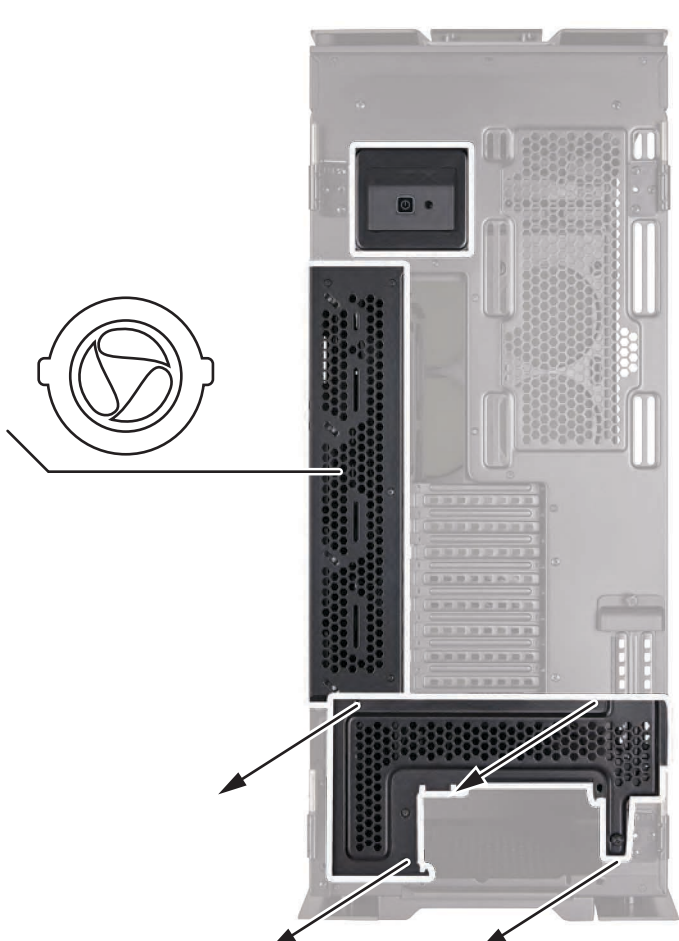

COMMANDER PRO

3x SSDs

3x SSDs

5x HDDs

SFX PSU