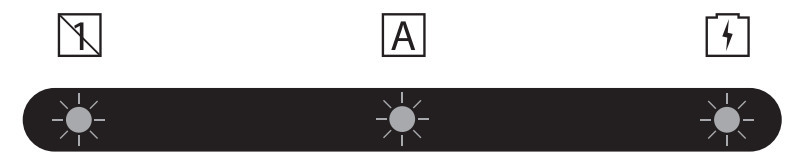

F-Keys

FN + F1= 🎵	FN + F5= ⏮	FN + F9= 🏠
FN + F2= 🔊-	FN + F6= ⏭	FN + F10= ✉
FN + F3= 🔊+	FN + F7= ▶/	FN + F11= 🖨
FN + F4= 🚫	FN + F8= ■	FN + F12= ★

LED Lights

CKU200 + KU200

CKW200

CKW200 Only

1

2