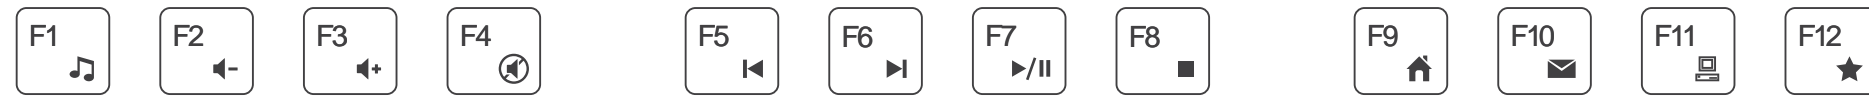

F-Keys

FN + F1= 🎵	FN + F5= ⏮	FN + F9= 🏠
FN + F2= 🔊-	FN + F6= ⏭	FN + F10= ✉
FN + F3= 🔊+	FN + F7= ▶/	FN + F11= 🖨
FN + F4= 🚫	FN + F8= ■	FN + F12= ★

LED Lights

CKU200 + KU200

CKW200

CKW200 Only

1

2