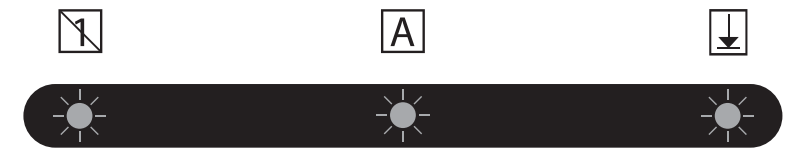

F-Keys

FN + F1= 🎵	FN + F5= ⏮	FN + F9= 🏠
FN + F2= 🔊-	FN + F6= ⏭	FN + F10= ✉
FN + F3= 🔊+	FN + F7= ▶/	FN + F11= 🖨
FN + F4= 🚫	FN + F8= ■	FN + F12= ★

LED Lights

CKU200 + KU200

CKW200

CKW200 Only

1

2