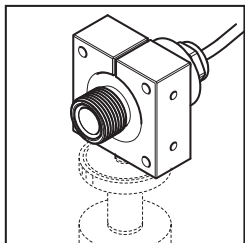

INSTALLATION GUIDE

AXIS F8203 Fixed Mounting Bracket

1

2

3 Ø22 mm
(Ø7/8 in)

4

5

6