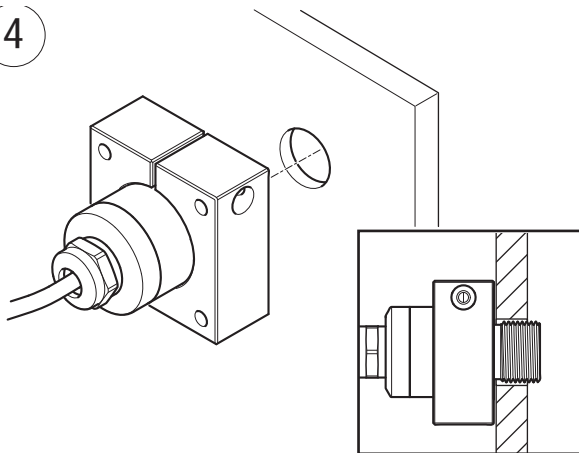

INSTALLATION GUIDE

AXIS F8203 Fixed Mounting Bracket

1

2

3 Ø22 mm
(Ø7/8 in)

4

5

6

7

Installation Guide

AXIS F8203 Fixed Mounting Bracket

© Axis Communications AB, 2014

Ver.1.0

Printed: June 2014

Part No. 57321