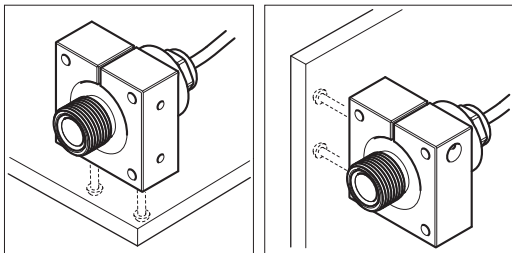

INSTALLATION GUIDE

AXIS F8203 Fixed Mounting Bracket

1

2

3 Ø22 mm
(Ø7/8 in)

4

5

6