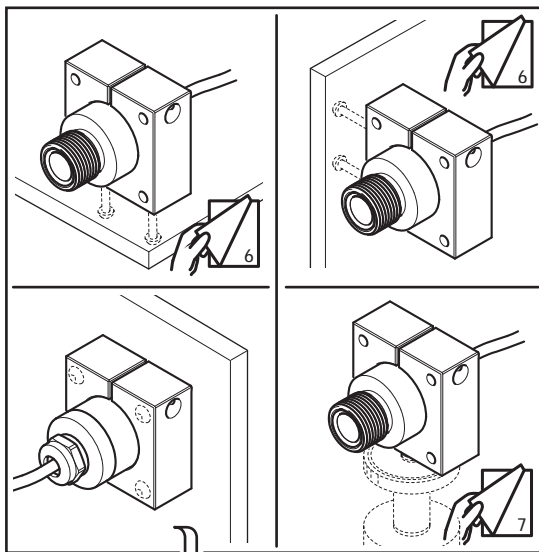

INSTALLATION GUIDE

AXIS F8203 Fixed Mounting Bracket

1

2

3 Ø22 mm
(Ø7/8 in)

4

5

6