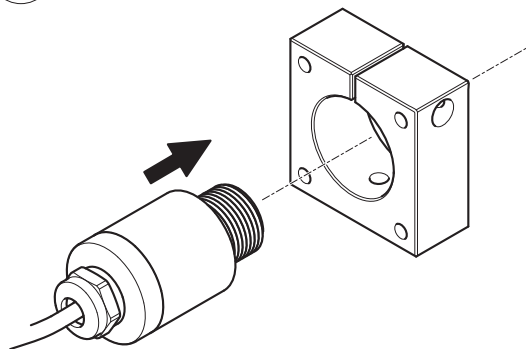

INSTALLATION GUIDE

AXIS F8203 Fixed Mounting Bracket

1

2

3 Ø22 mm
(Ø7/8 in)

4

5

6

7

Installation Guide

AXIS F8203 Fixed Mounting Bracket

© Axis Communications AB, 2014

Ver.1.0

Printed: June 2014

Part No. 57321