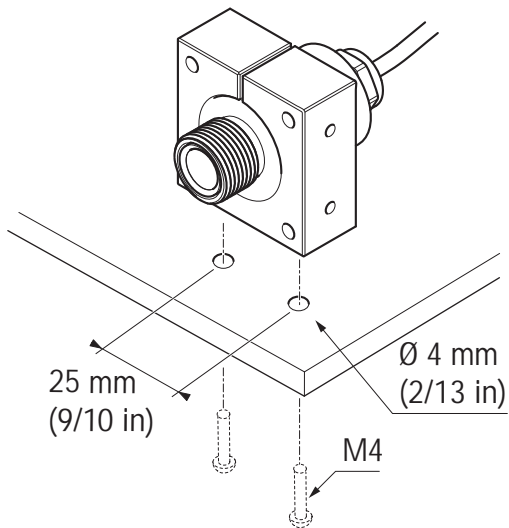

INSTALLATION GUIDE

AXIS F8203 Fixed Mounting Bracket

1

2

3 Ø22 mm
(Ø7/8 in)

4

5

6

7

Installation Guide

AXIS F8203 Fixed Mounting Bracket

© Axis Communications AB, 2014

Ver.1.0

Printed: June 2014

Part No. 57321