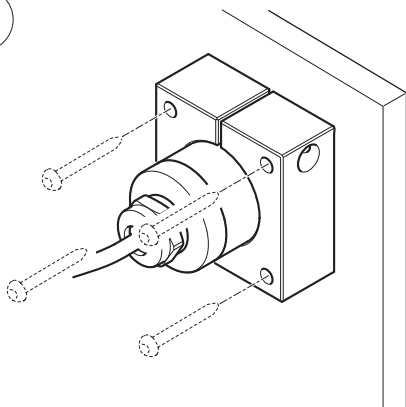

INSTALLATION GUIDE

AXIS F8203 Fixed Mounting Bracket

1

2

3 Ø22 mm
(Ø7/8 in)

4

5

6

7

Installation Guide

AXIS F8203 Fixed Mounting Bracket

© Axis Communications AB, 2014

Ver.1.0

Printed: June 2014

Part No. 57321