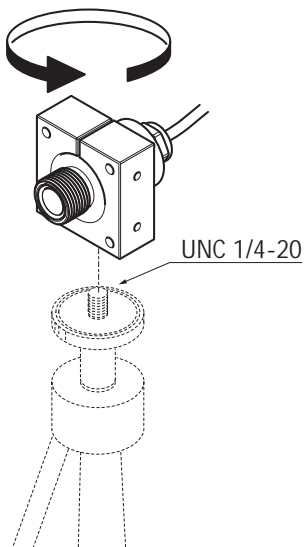

INSTALLATION GUIDE

AXIS F8203 Fixed Mounting Bracket

1

2

3 Ø22 mm
(Ø7/8 in)

4

5

6

7

Installation Guide

AXIS F8203 Fixed Mounting Bracket

© Axis Communications AB, 2014

Ver.1.0

Printed: June 2014

Part No. 57321