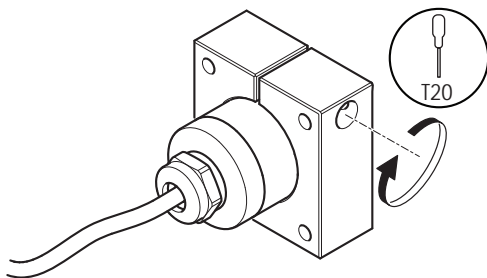

INSTALLATION GUIDE

AXIS F8203 Fixed Mounting Bracket

1

2

3 Ø22 mm
(Ø7/8 in)

4

5

6

7

Installation Guide

AXIS F8203 Fixed Mounting Bracket

© Axis Communications AB, 2014

Ver.1.0

Printed: June 2014

Part No. 57321