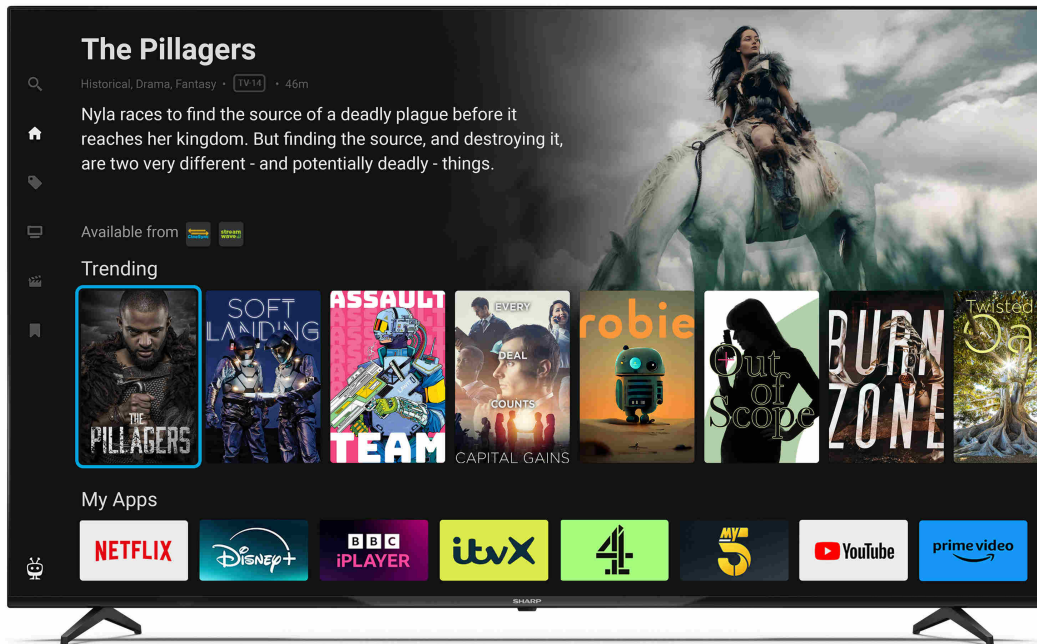

70GK4245K
Ref: 4T-C70GK4245KB

70" 4K ULTRA HD SMART TV

The 70GK4245K is a 4K Ultra High Definition Smart Frameless LED TV with exceptional picture quality.

Frameless

UHD
TV
3840 x 2160

POWERED BY
TiVo

Dolby
VISION-ATMOS

HIGHLIGHTS

4K Ultra HD Powered by TiVo™ Smart TV

TiVo+: 160+ Free channels, live and on demand

HDMI 2.1 with eARC

Dolby Vision™: cinema-inspired HDR

Dolby Atmos®: full 360° sound experience

AV1 codec for the highest streaming picture quality