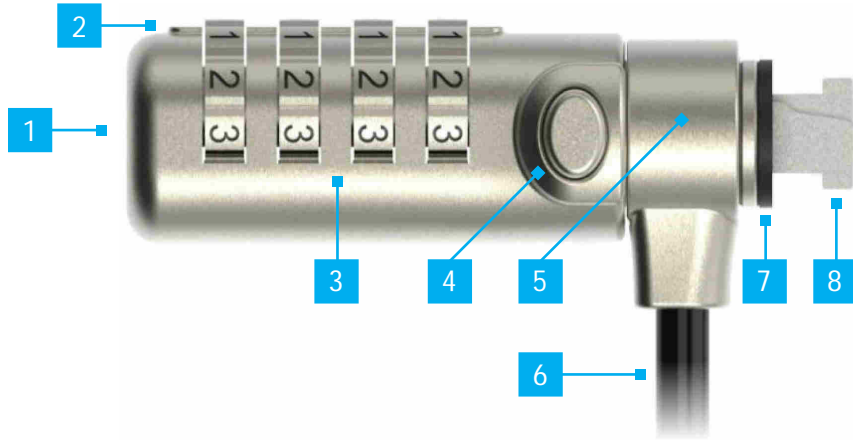

Slim Combination Laptop Lock - 6.6ft (2m)

Product ID

SNANOC4D-LAPTOP-LOCK / SNBLC4D-LAPTOP-LOCK / SSTDC4D-LAPTOP-LOCK

*Product may vary from image

	Components	Function
1	Reset Button (Not shown)	<ul style="list-style-type: none"> Used to set or reset the Combination Code Use a Flat-head Screwdriver to rotate
2	Guide Line	<ul style="list-style-type: none"> Align the digits on the Combination Dial with the Guide Line
3	Combination Dial	<ul style="list-style-type: none"> Rotate each row of numbers until the desired combination is aligned with the Guide Line
4	Release Button	<ul style="list-style-type: none"> Press and Hold to Unlock or Lock the Lock Tip
5	Lock Head	<ul style="list-style-type: none"> Enables 360° rotation
6	Security Cable	<ul style="list-style-type: none"> Used to secure a Device to a stationary object
7	Lock Spacer	<ul style="list-style-type: none"> Prevents the Lock Head from scratching the Secured Device and improves the fitting on the Security Slot
8	Lock Tip	<ul style="list-style-type: none"> Secures the Laptop Cable Lock to a compatible Security Slot K-Slot (T-Bar), Nano, or Noble Wedge® compatible depending on the Laptop Lock model

www.StarTech.com/SSTDC4D-LAPTOP-LOCK

- Device compatible with a matching security slot
- Flat-head screwdriver

Package Contents

- Laptop Security Lock x 1
- Hook-and-Loop Strap x 1
- Quick-Start Guide x 1

Securing a Device

1. Wrap the **Security Cable** around a secure stationary object (i.e., a desk leg or table frame), then pull the **Lock Head** through the loop on the **Security Cable**. (Figure 2)

Figure 2