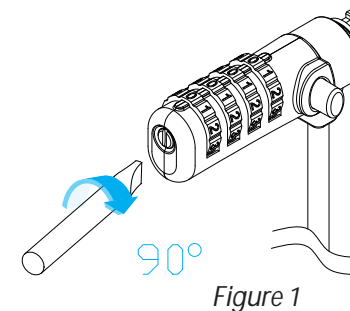

Note: If the Combination Code has been changed from the default code, dial the current Combination Code.

2. Insert a **Flathead Screwdriver** into the **Reset Button** and **Push** while turning it **Clockwise**. (Figure 1)

Figure 1

3. Rotate the **Combination Dial** to the desired **New Combination**.
4. Insert a **Flathead Screwdriver** into the **Reset Button** and **Push** it while turning it to **Counterclockwise**.

Note: Be sure to write down the new combination and keep it in a secure location away from the Laptop Lock.