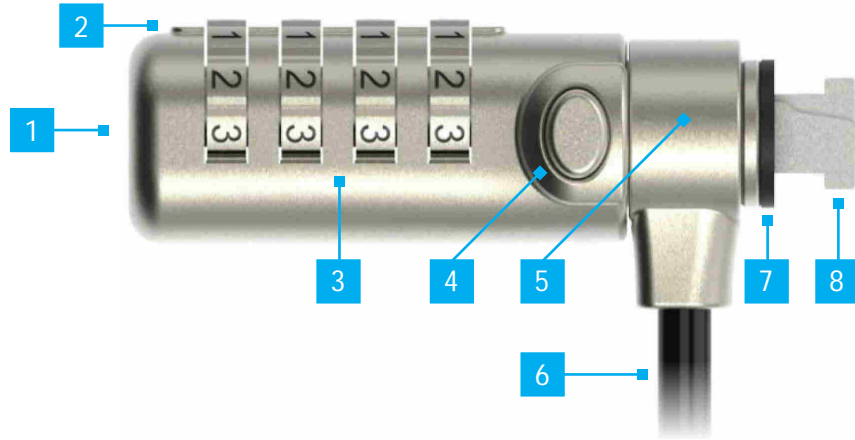

Slim Combination Laptop Lock - 6.6ft (2m)

Product ID

SNANOC4D-LAPTOP-LOCK / SNBLC4D-LAPTOP-LOCK / SSTDC4D-LAPTOP-LOCK

*Product may vary from image

	Components	Function
1	Reset Button (Not shown)	<ul style="list-style-type: none"> Used to set or reset the Combination Code Use a Flat-head Screwdriver to rotate
2	Guide Line	<ul style="list-style-type: none"> Align the digits on the Combination Dial with the Guide Line
3	Combination Dial	<ul style="list-style-type: none"> Rotate each row of numbers until the desired combination is aligned with the Guide Line
4	Release Button	<ul style="list-style-type: none"> Press and Hold to Unlock or Lock the Lock Tip
5	Lock Head	<ul style="list-style-type: none"> Enables 360° rotation
6	Security Cable	<ul style="list-style-type: none"> Used to secure a Device to a stationary object
7	Lock Spacer	<ul style="list-style-type: none"> Prevents the Lock Head from scratching the Secured Device and improves the fitting on the Security Slot
8	Lock Tip	<ul style="list-style-type: none"> Secures the Laptop Cable Lock to a compatible Security Slot K-Slot (T-Bar), Nano, or Noble Wedge® compatible depending on the Laptop Lock model

www.StarTech.com/SSTDC4D-LAPTOP-LOCK

- Device compatible with a matching security slot
- Flat-head screwdriver

Package Contents

- Laptop Security Lock x 1
- Hook-and-Loop Strap x 1
- Quick-Start Guide x 1

Securing a Device

1. Wrap the **Security Cable** around a secure stationary object (i.e., a desk leg or table frame), then pull the **Lock Head** through the loop on the **Security Cable**. (Figure 2)

Figure 2