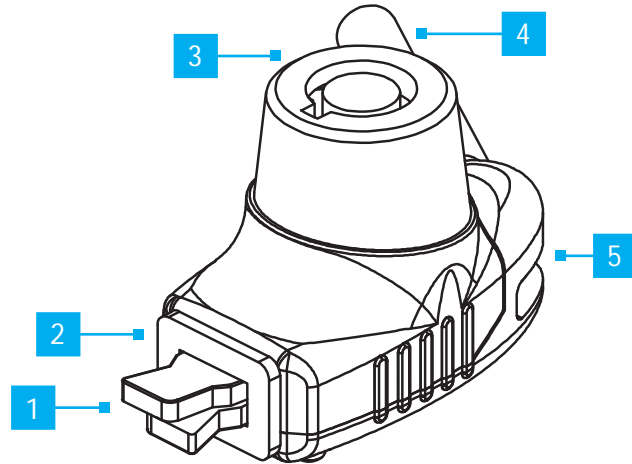

Slim Keyed Laptop Lock - Compatible with Noble Wedge® Slot - 6.6ft (2m)

Product ID

SNBLK-LAPTOP-LOCK

*Product may vary from image

	Components	Function
1	Lock Tip	• Secures the Laptop Cable Lock to a compatible Security Slot
2	Lock Spacer	• Prevents the Lock Head from scratching the Secured Device and improves the fitting on the Security Slot
3	Key Lock	• Insert one of the included Keys and to Unlock or Lock
4	Security Cable	• Used to secure a Device to a stationary object
5	Pivot Point	• Enables the Security Cable to Pivot 180°

Package Contents

- Laptop Security Lock x 1
- Keys x 2
- Hook-and-Loop Strap x 1
- Quick-Start Guide x 1

Operation

Securing a Device

1. Wrap the **Security Cable** around a secure stationary object (i.e., a desk leg or table frame) and pull the **Laptop Lock** through the loop on the **Security Cable**. (Figure 1)