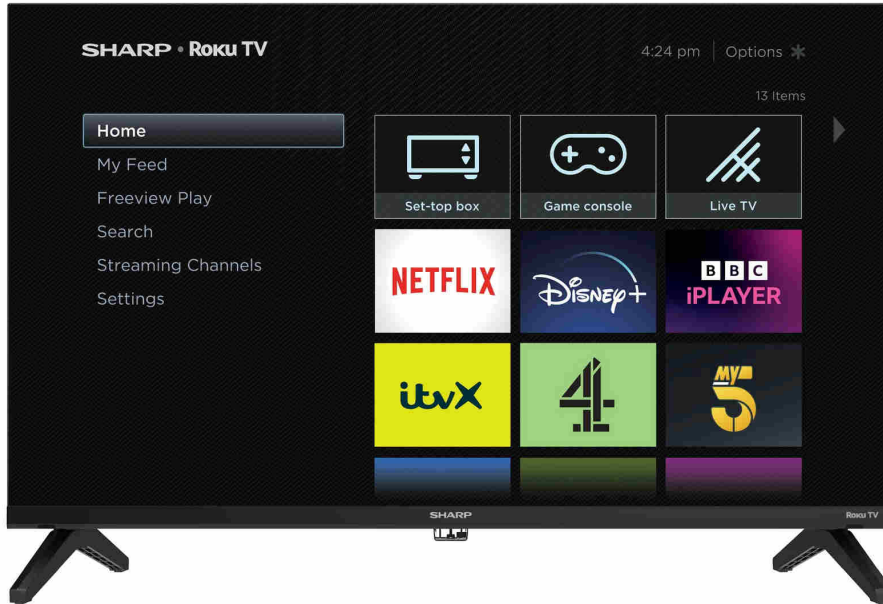

24GD2225K
Ref: 1T-C24GD2225K

24" HD READY SHARP ROKU TV

The 24GD2225K is a HD Ready Frameless LED Sharp Roku TV with exceptional multimedia functionality.

HIGHLIGHTS

- HDR10 support (High Dynamic Range)
- AV1 codec for the highest streaming picture quality
- 3 HDMI inputs
- Simple home screen
- Easy-to-use remote
- HD Tuner DVB-T/T2 (MPEG4 + 10-bit HEVC/H.265)