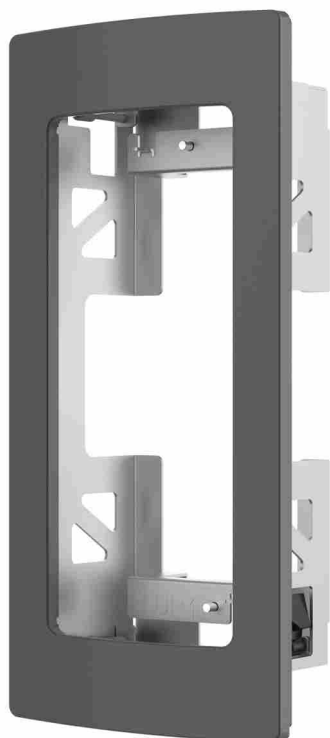

AXIS TA8201 Recessed Mount

For discreet door station installation

Recessed mount offering neat and easy installation of the AXIS A8207-VE Network Video Door Station. The same visual design and color as the door station give a discreet, professional installation, and also makes it less attractive for vandalizing. Multiple mounting and wiring options are available, along with a robust construction that makes it suitable for most situations and wall types.

- > [For installation in walls](#)
- > [Indoor and outdoor installation](#)
- > [For AXIS A8207-VE Network Video Door Station](#)
- > [Quick and easy installation](#)

AXIS TA8201 Recessed Mount

| General | |
|---------------------|--|
| Compatible products | AXIS A8207-VE Network Video Door Station |
| Casing | Aluminum, steel Color: metallic dark grey |
| Mounting | Recessed in wall |
| Sustainability | PVC free |

| | |
|----------------------|---|
| Dimensions | 334 mm x 157 mm x 80 mm (13.15 in x 6.18 in x 3.15 in) |
| Weight | 1 kg (2.2 lb) |
| Included accessories | Installation guide |
| Warranty | 3-year warranty, see axis.com/warranty |