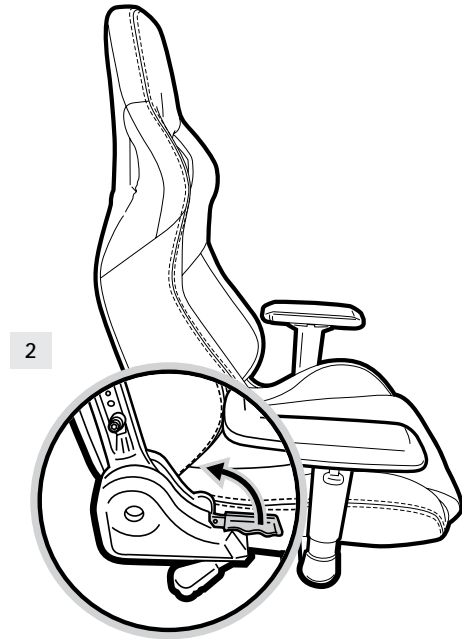

2. Recline lever

Pull this lever up to recline the seat back forward or backward.

WARNING: Do not apply pressure to the seat back prior to pulling the recline lever. The sudden shift of weight may cause the chair to become unstable which may cause damage to the chair and/or result in personal injury.