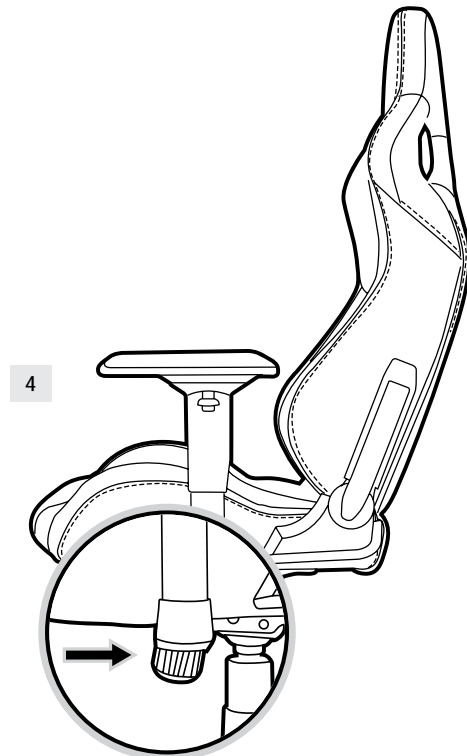

## 3. 4D arm rest

**NOTE:** Not all chairs feature four-way arm rest adjustability, some may feature two or three-way modes instead.

- A. Forward / backward slide button
- B. In / out button
- C. Height adjustment tab
- D. Swivel

## 4. Tilt tension knob

Rotate this knob to increase (+) or decrease (-) the tilt tension.

**TIP:** If the chair tilts easily, you may want to increase the tension. Alternatively, decrease the tension if you find it too hard to lean back while sitting on the chair.