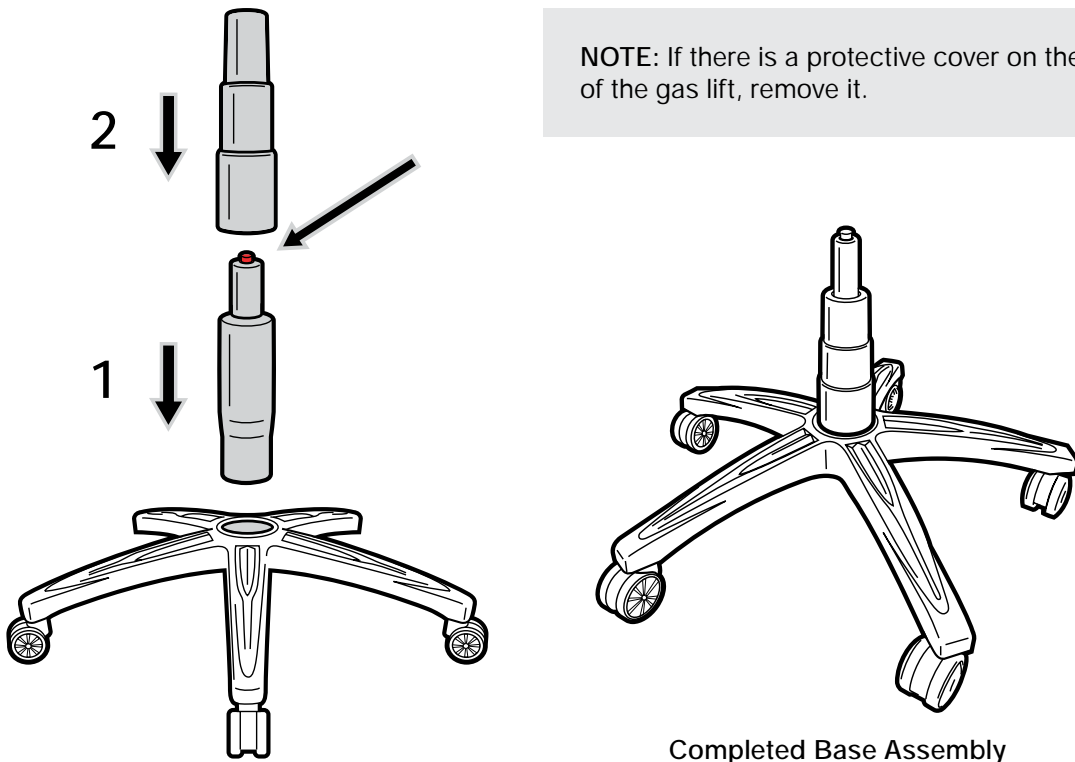

STEP 2: INSTALL PISTON AND COVER