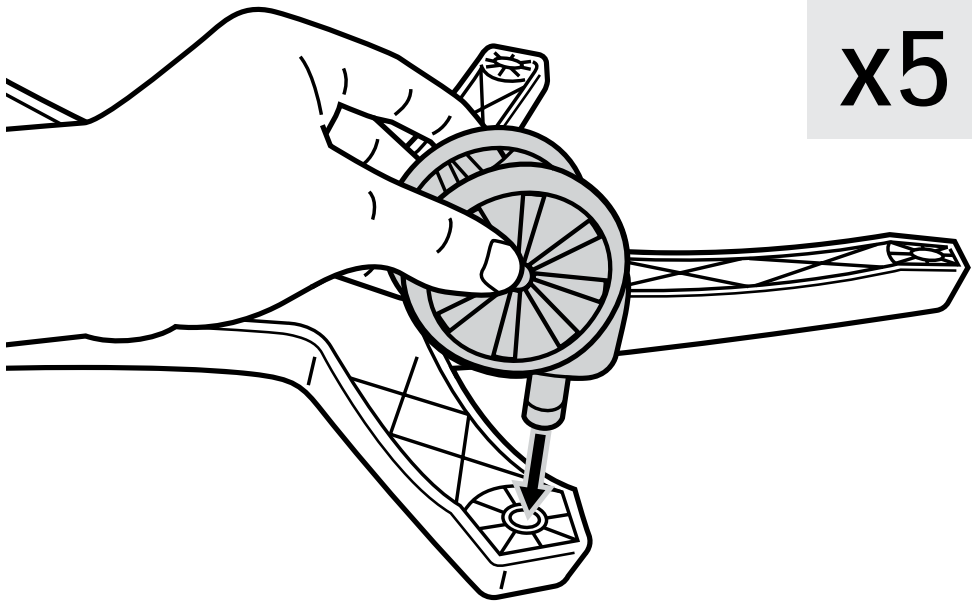

STEP 1: INSTALL CASTERS