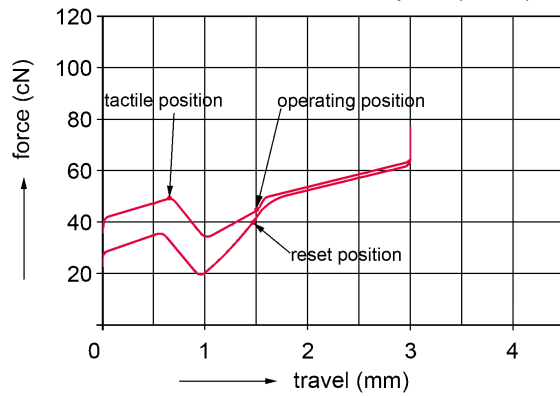

- Operation characteristics: ML Pressure point(50cN)

- Inscription technology: Laser
- Inscription layout: Standard
- Number of Keys: Product dependant, see table "Models"

Packaging Unit:

- Number of products in the master package: 21
- Number of master packages per pallet: 12

Warranty:

2 years

Errors, technical changes and delivery possibilities excepted.
Technical information refers only to the specifications of the products. Features may differ from the information provided.