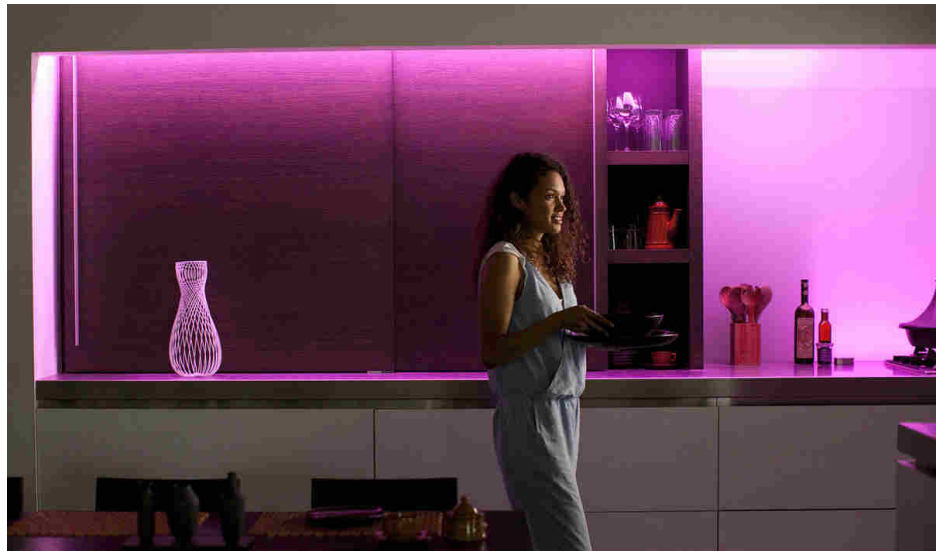

Limitless possibilities

The most flexible light source imaginable. Extend your Philips Hue Lightstrip Plus with these 1-metre extensions for larger surfaces. Shape it, attach it to any solid surface and enjoy high lumen output.

Shape light your way

- Requires a Philips Lightstrip Plus and a Philips Hue bridge
- Ultimate flexibility: shape, bend and extend
- Extend your Lightstrip Plus with 1-metre extensions
- Extendible up to 10 metres