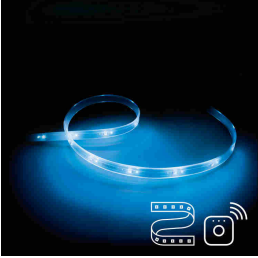

PHILIPS

Lighstrip Plus
extension V3

Hue White and Colour
Ambiance

1 metre extension

1 x corner connector included

White and coloured light

71902/55/PH

Limitless possibilities

The most flexible light source imaginable. Extend your Philips Hue Lightstrip Plus with these 1-metre extensions for larger surfaces. Shape it, attach it to any solid surface and enjoy high lumen output.

Shape light your way

- Requires a Philips Lightstrip Plus and a Philips Hue bridge
- Ultimate flexibility: shape, bend and extend
- Extend your Lightstrip Plus with 1-metre extensions
- Extendible up to 10 metres

Highlights

Requires a Lightstrip Plus

This product can only be used to extend a Philips Hue Lightstrip Plus and needs to be connected to the Philips Hue bridge.

Ultimate flexibility

Philips Hue Lightstrip Plus is the most flexible light source imaginable. You can shape the strip into almost any form and use the adhesive tape on the back to attach it to any solid surface. If needed, you can cut your Philips Hue Lightstrip Plus to size at the scissor markings. Integrate Philips Hue Lightstrip Plus onto furniture, in coves, under kitchen cabinets or highlight architectural features with smooth, indirect light. Philips Hue Lightstrip Plus is the most versatile and robust light source that will bring your room to life.