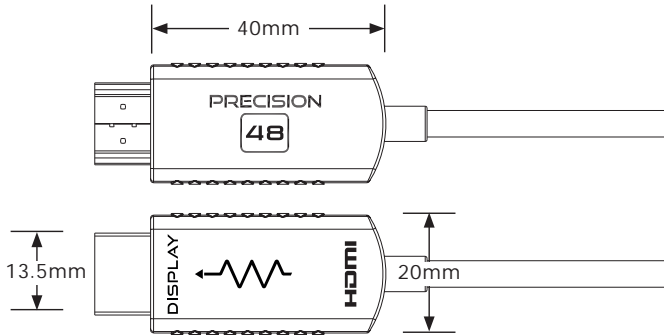

### Key Features

- 48Gbps Bandwidth
- Supports 8K video up to 60Hz and 4K UHD video up to 120Hz
- Supports full HDR 10-bit, 12-bit and 16-bit colour depths
- Supports eARC for enhanced high definition audio return
- Optimised for the toughest installation environments
- Active Optic Copper cable provides enhanced EMI and RFI resistance
- LSZH (Low Smoke Zero Halogen) rated cabling
- Available in lengths of 10m, 15m and 30m
- Gold plated locking tabs for secure connection
- Active integrated circuits analyse the video signal to ensure signal integrity at long cable distances
- Supports CEC

Max 4K Capabilities					Specifications	
Resolution and FPS	8-bit	10-bit	12-bit	16-bit		
4K - 24-60fps	RGB   4:4:4 4:2:2   4:2:0	RGB   4:4:4 4:2:2   4:2:0	RGB   4:4:4 4:2:2   4:2:0	RGB   4:4:4 4:2:2   4:2:0	Frame Rate	24, 25, 30, 50, 60, 100, 120 fps
4K - 100 120fps	RGB   4:4:4 4:2:2   4:2:0	RGB   4:4:4 4:2:2   4:2:0	RGB   4:4:4 4:2:2   4:2:0	RGB   4:4:4 4:2:2   4:2:0	Chroma Sampling	RGB, 4:4:4, 4:2:2, 4:2:0
5K - 24-60fps	RGB   4:4:4 4:2:2   4:2:0	RGB   4:4:4 4:2:2   4:2:0	RGB   4:4:4 4:2:2   4:2:0	RGB   4:4:4 4:2:2   4:2:0	Colour Bit Depth	8, 10, 12, 16-bit
5K - 100 120fps	RGB   4:4:4 4:2:2   4:2:0	RGB   4:4:4 4:2:2   4:2:0	RGB   4:4:4 4:2:2   4:2:0	RGB   4:4:4 4:2:2   4:2:0	Signal Type	HDMI, HDCP 2.3, HDR
8K - 24-30fps	RGB   4:4:4 4:2:2   4:2:0	RGB   4:4:4 4:2:2   4:2:0	RGB   4:4:4 4:2:2   4:2:0	RGB   4:4:4 4:2:2   4:2:0	Max. Video Data Rate	48Gbps (4 x 12Gbps FRL Channels)
8K - 48-60fps	RGB   4:4:4 4:2:2   4:2:0	RGB   4:4:4 4:2:2   4:2:0	RGB   4:4:4 4:2:2   4:2:0	RGB   4:4:4 4:2:2   4:2:0	Outer Diameter	4.5mm +/- 0.2mm
					Cable Bend Radius	20mm
					Fibre Pulling/Tensile Strength	25Kg
					Fibre Type	OM3