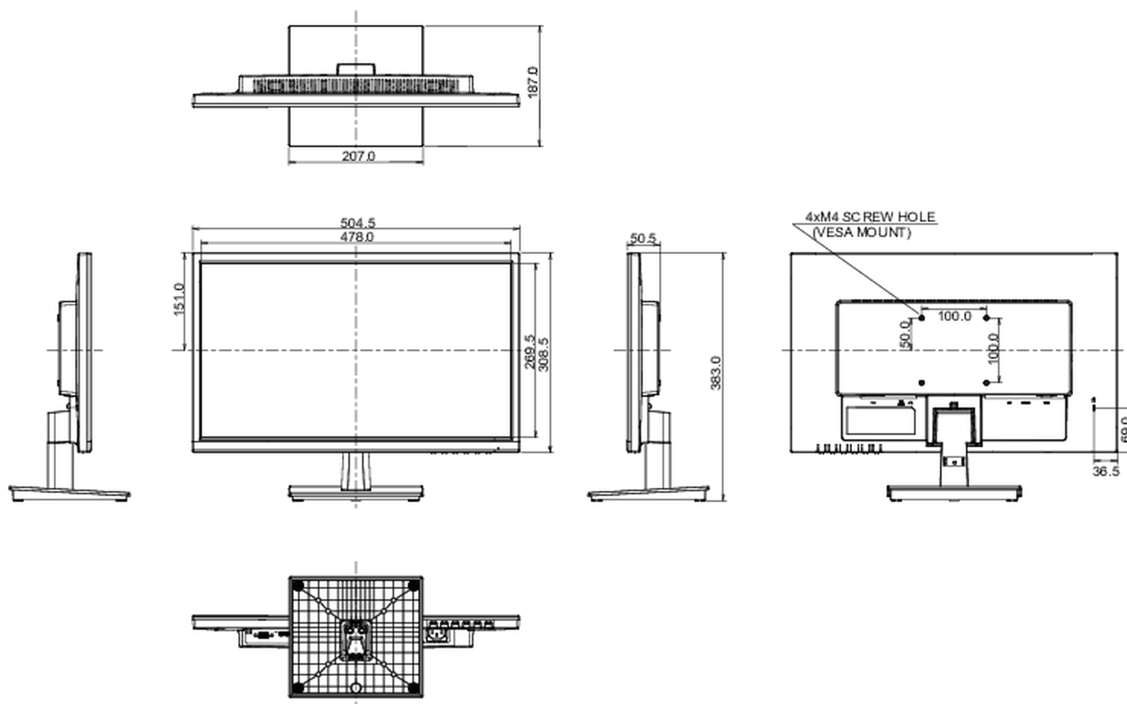

Cables

power, HDMI

Other

quick start guide, safety guide, Cable management system

06 POWER MANAGEMENT

Power supply unit

internal

Power supply

AC 100 - 240V, 50/60Hz

Power usage

16W typical, 0.5W stand by, 0.5W off mode

07 SUSTAINABILITY

Regulations

CB, CE, TÜV-Bauart, EAC, VCCI-B, RoHS support, ErP, WEEE, REACH

Energy efficiency class

A+

Other

REACH SVHC above 0.1%: Lead

08 DIMENSIONS / WEIGHT

Product dimensions W x H x D

504.5 x 383 x 187mm

Box dimensions W x H x D

633 x 139 x 420mm

Weight (without box)

3.1kg

Weight (with box)

4.2kg

EAN code

4948570117819

09 EU ENERGY EFFICIENCY LABEL

Manufacturer

iiyama

Model

G-Master G2230HS-B1