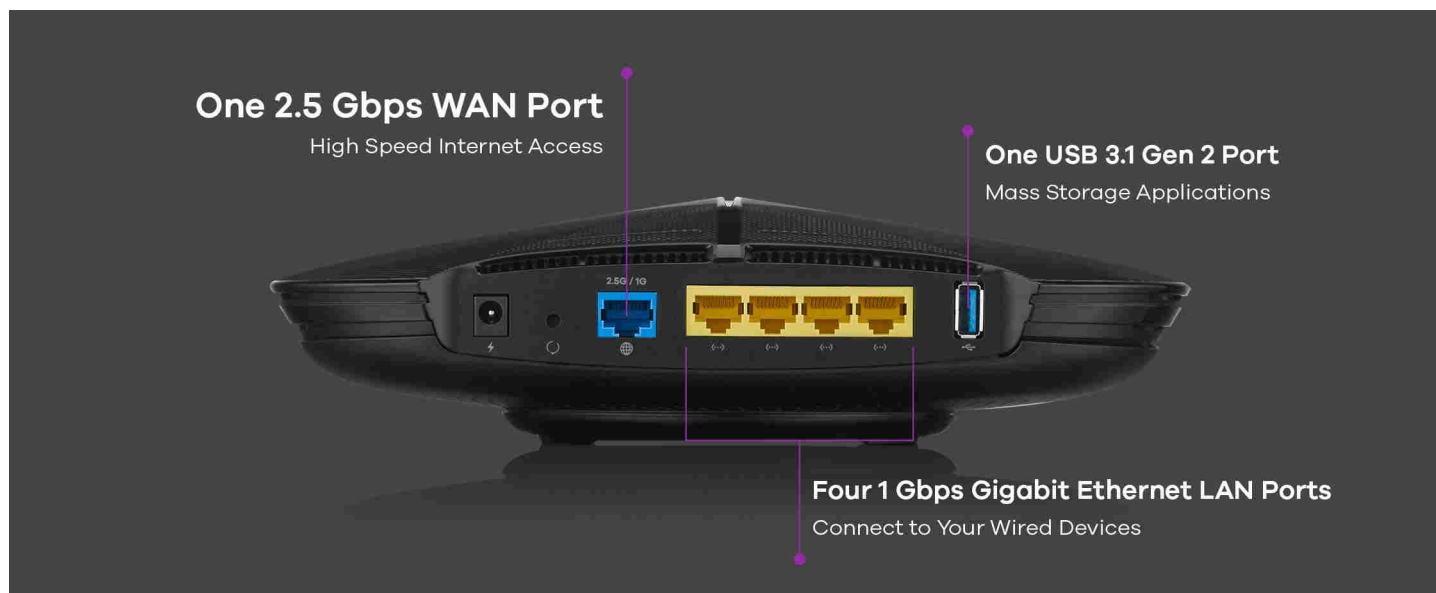

Interface Description

Specifications

System Specifications

Speed Rating

AC2600 (800+1733 Mbps)

Wireless Standard

- IEEE 802.11 b/g/n 2.4 GHz
- IEEE 802.11 a/n/ac 5 GHz

Wireless Speed

- Transmit:
  - 800Mbps* for 2.4 GHz
  - 1733Mbps* for 5 GHz
- Receive:
  - 800Mbps* for 2.4 GHz
  - 1733Mbps* for 5 GHz

Security

- IPSec Pass-Through
- PPTP Pass-Through
- L2TP Pass-Through
- VPN Support (OpenVPN)
- VPN Client Support
- WPA3-PSK
- WPS Support
- Guest Network
- Automatic Firmware Update

Wireless Features

- MU-MIMO
- Guest WiFi
- WiFi Protected Setup (WPS)
- Auto channel selection
- Wireless scheduling
- MAC address filtering

Wired Interface

- One 2.5 Gbps WAN port
- Four Gigabit Ethernet ports
- One USB 3.1 Gen 2 port

Routing Protocols

- WAN Type: Static IP, DHCP, PPPoE, PPTP
- IGMP v1/v2
- Auto-IP change
- IPv4/IPv6
- Network Address Translation (NAT)
- Port Trigger
- DHCP server/client
- Dynamic DNS

Firewall

- Stateful Packet Inspection (SPI)
- Deny of Service (DoS) Prevention
- MAC Filter
- TCP/IP Filter

Operation mode

- Standard mode (Router mode)
- Bridge mode (Access point mode)

Web Browser

- Advanced wired & wireless setup and management
- Diagnose & speed test
- Parental Control

App

Armor app

- Easy to setup
  - Support myZykelCloud SSO (Single-Sign-On) system
  - Quick Bluetooth setup
  - Support combining/separating 2.4GHz and 5GHz WiFi network
- Support Parental Control
  - Organize multiple devices into group
  - Block or allow specific group based on time schedule
  - Flexible override Internet access for specific device group
- Support guest WiFi setting
  - Share WiFi name and password via QR code for your guests
  - Monitor of active concurrent guest devices connected
- Diagnose network via speed test
  - Push notification
    - New device connected
    - New firmware available
    - Speed test result
- Remote management
- Automatic updates for new features
- Support iOS 9/Android 5.0 or later
- Support language: EN/ZH/DE/ES/FR/IT/PT/RU