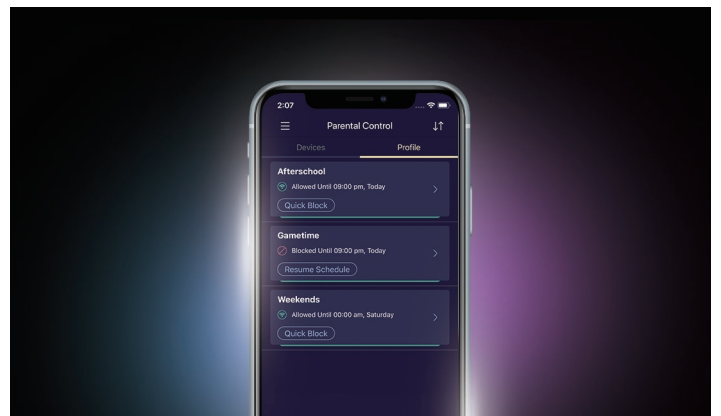

Intuitive accessibility features web interface

The web-based interface enables Armor G1 to easily manage your network on a computer, including configuring accessibility features and monitoring network activities.

Easy to install and manage with Armor app

One Zyxel Armor app that does it all, it gives you full control over everything that happens in your connected devices, anytime and anywhere!

Reliable and secure OpenVPN connection

No matter you're working as SOHO at home, need a safer way on data and storage access, or connecting WiFi networks that aren't your own out and about, Armor with OpenVPN can guard your private network and let you access online services, allowing you to enjoy the full range of the streaming.

Keeping the Internet safe for children

Set Internet limitation for your child with our user-friendly app which includes parental control features. Ensure that your children are following their productivity and sleep schedule without constantly monitoring them. Support intervals in schedule settings and timer based with device blocking.