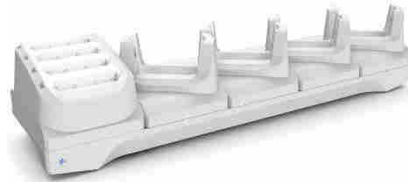

5-Slot Charge Only ShareCradle
w/Spare Battery Charger
CRD-TC2W-BS54B-01