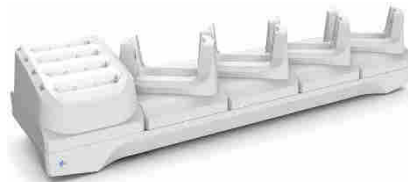

5-Slot Charge Only ShareCradle
w/Spare Battery Charger
CRD-TC2W-BS54B-01