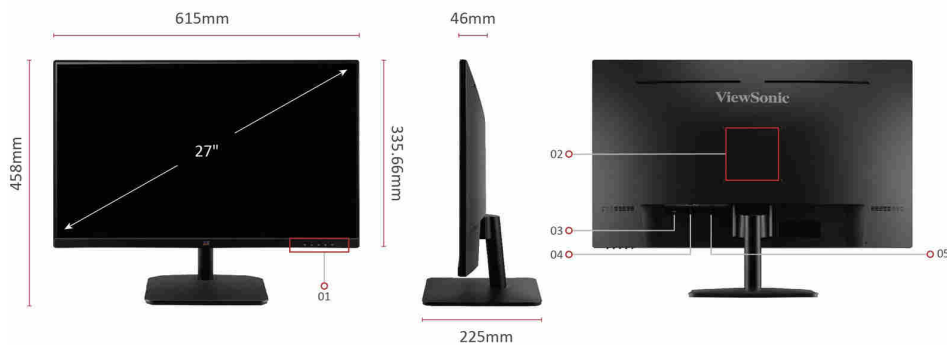

ViewSonic® LED DISPLAY VA2732-H

Key Features

- SuperClear® IPS Technology for richer, sharper colors at wide angles
- Full HD 1080p resolution
- 75Hz Refresh rate delivers fluid visuals
- Three-sided frameless design for seamless viewing
- HDMI and VGA inputs for flexible connectivity

Product Description

The ViewSonic VA2732-H is a 27" (27" viewable) Full HD Monitor with IPS technology and flexible connectivity for use in the office or at home. With SuperClear® IPS technology and Full HD resolution, images are clear and detailed from a wide range of viewing angles. HDMI and VGA inputs allow for increased setup flexibility when connecting with other devices. The VA2732-H's three-sided frameless bezel delivers a seamless viewing experience and comes equipped with Eye Care technology to help eliminate eye strain resulting from extended viewing periods. VESA compatibility guarantees easy adaption to both multi-monitor or wall-mount set ups.

1. Menu Control Panel
2. VESA Compatible (Wall Mount 100 x 100mm)
3. HDMI
4. VGA
5. DC in

Visit Us  www.viewsonic.com

DISPLAY

Display Size (in.):	27
Viewable Area (in.):	27
Panel Type:	IPS Technology
Resolution:	1920 x 1080
Resolution Type:	FHD
Static Contrast Ratio:	1,000:1 (typ)
Dynamic Contrast Ratio:	50M:1
Light Source:	LED
Brightness:	250 cd/m ² (typ)
Colors:	16.7M
Color Space Support:	8 bit (6 bit + Hi-FRC)
Aspect Ratio:	16:9
Response Time (Typical GTG):	4ms
Viewing Angles:	178° horizontal, 178° vertical
Backlight Life (Hours):	30000 Hrs (Min)
Curvature:	Flat
Refresh Rate (Hz):	75
Blue Light Filter:	Yes
Flicker-Free:	Yes
Color Gamut:	NTSC: 72% size (Typ), sRGB: 104% size (Typ)
Pixel Size:	0.311 mm (H) x 0.311 mm (V)
Surface Treatment:	Anti-Glare, Hard Coating (3H)

WEIGHT (METRIC)

Net (kg):	4.1
Net Without Stand (kg):	3.6
Gross (kg):	6

DIMENSIONS (IMPERIAL) (WXHXD)

Packaging (in.):	27.4 x 18.1 x 5.7
Physical (in.):	24.2 x 18 x 8.9
Physical Without Stand (in.):	24.2 x 14.3 x 1.8