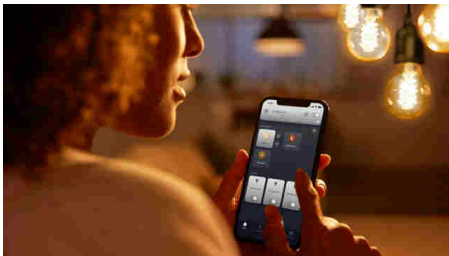

Limitless possibilities

- Vintage design meets modern capabilities

Easy smart lighting

- Control up to 10 lights with the Bluetooth app
- Control lights with your voice*
- Set the right mood with soft white light
- Unlock the full suite of smart lighting features with the Bridge

Control up to 10 lights with the Bluetooth app

With the Hue Bluetooth app, you can control your Hue smart lights in a single room of your home. Add up to 10 smart lights and control them all with just the touch of a button on your mobile device.

Unlock the full suite of smart lighting features with the Bridge

The Bridge unlocks the features that make smart lighting truly smart – away-from-home control, voice control, automated lighting and much more. Add a Bridge to your setup to create immersive experiences, tap into technology that's secure and reliable, and more. The Bridge is the key to smart lighting like you've never seen before.