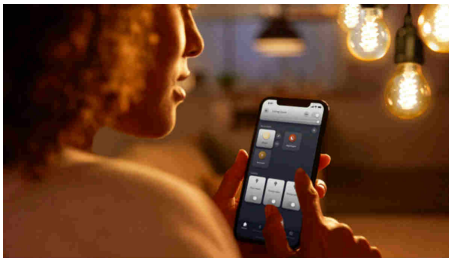

Limitless possibilities

- Vintage design meets modern capabilities

Easy smart lighting

- Control up to 10 lights with the Bluetooth app
- Control lights with your voice*
- Set the right mood with soft white light
- Unlock full suite of smart light features with Hue Bridge

Control up to 10 lights with the Bluetooth app

With the Hue Bluetooth app, you can control your Hue smart lights in a single room of your home. Add up to 10 smart lights and control them all with just the touch of a button on your mobile device.

Control lights with your voice*

Get hands-free control of your lights and use your voice instead! Simple voice commands allow you to control multiple lights in a room or just a single lamp. *Works with the Google Assistant and Amazon Alexa.