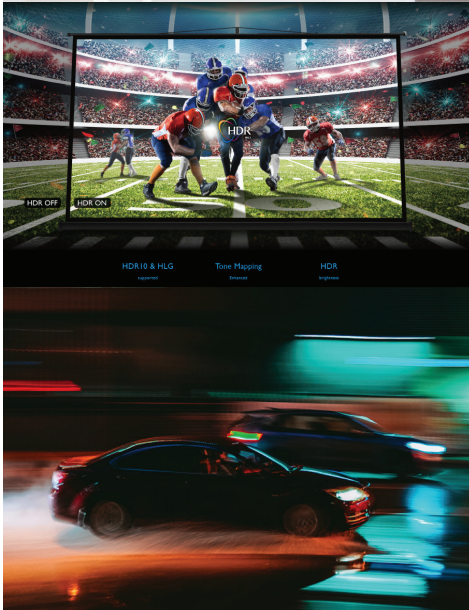

The 4K Home Entertainment Projector for Binge Watchers and Sports Fans

Inside a bright living room, it's the TK850's huge 120" + projected 4K, UHD 8.3-million-pixel picture with authentic HDR color for the win! It's the perfect choice for binge watching your favorite streaming shows, with BenQ's Dynamic Iris driven by our Dynamic Black™ Technology for incredible detail. Future proof your viewing experience with Hybrid Log (HLG) support for immersive viewing of live 4K broadcasting events like the 2020 Tokyo Olympics.

Sport Picture Mode and Sport Sound Mode

Any lighting, any time. Custom preset Sport Picture Mode and Sport Sound Mode with powerful audio put you in the action as if you're in the stadium, all in a stylish, compact design with easy setup. Plus the Motion Enhancer (MEMC) for smoothing fast-moving action. It is exactly what you have been waiting for to watch events like the 2020 Super Bowl with your friends and family.

3 Key Benefits

TK850

Home Entertainment

Watch bright 4K TV shows in a bright living room

The TK850 delivers high brightness and sharp detail for viewing in a brightly lit room—without closing the curtains for daytime viewing. It is a good 3D 4K projector and the best 4K living room projector!

You have the best seat in the arena

The TK850 4K projector gives you big picture and big sound. Sport Picture Mode provides ultra-realistic skin tones and warm tones for lush green grass and blue for stunning big-screen projection to make every second of the match seem larger than life. And Sport Sound Mode clarifies the announcer's every comment even as you're immersed in the cheering crowd.