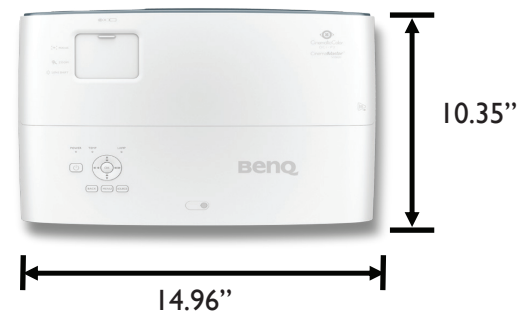

TK850

Home Entertainment

CinemaMaster™
Audio+
CinemaMaster™
Video+

HDCP2.2
HDMI™

KEY FEATURES

- True 4K UHD (3840 x 2160) 8.3M pixel resolution
- Vivid colors and high brightness cut through living room ambient light
- Sport Mode powered by 98% Rec.709 coverage with optimized RGBW color wheel
- HDR-PRO™ projector-optimized HDR10 and HLG for live 4K broadcasting content
- High contrast 30,000:1 with dynamic Iris for sharpness
- Enables a 100" picture from 8.2 feet with short throw projection
- Easy to adjust image with vertical lens shift and auto vertical keystone
- Immersive 3D experience with resolution up to 1920x1080
- Supports up to 15,000 hours lamp life
- Customizable to your personal needs with ISFccc® Certificated control
- HDMI for your Apple TV 4K, Xbox One X and PS4 Pro
- Motion Enhancer to eliminate motion blur and noise in fast-motion video content

DIMENSIONS