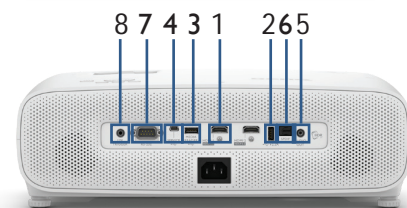

CONNECTIVITY

1. HDMI x 2(2.0b, HDCP2.2)
2. USB TypeA (5V/2.5A power)
3. USB TypeA (Media Reader, FW download)
4. USB Type min B (FW download, service)
5. Audio out (mini jack)
6. Audio out (S/PDIF) - (Only support 2-channel audio)
7. RS232 In (D-sub 9pin, male)
8. DC 12V Trigger (3.5mm Jack)

Environment Notice

*In 3D Mode: Resolution is 1920x1080 in 3D Mode.

**The Contrast is measured by Full On Full Off standard.

BenQ.us | BenQ.ca

BenQ is a registered trademark of BenQ Corp. All rights reserved. Product names, logos, brands, and other trademark featured or referred to in this material are the property of their respective trademark holders. Specifications subject to change without notice.