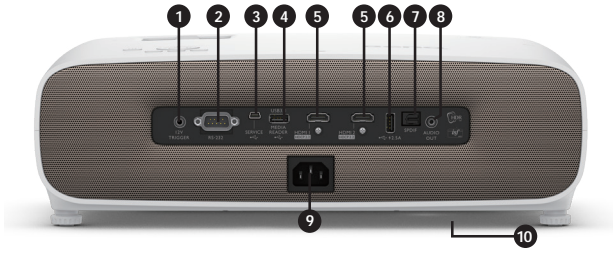

Input and Output Terminals

- ① DC 12V Trigger (3.5 mm Jack)
- ② RS232 input (D-sub 9pin, male)
- ③ USB Type min B (FW download, service)
- ④ USB Type A (Media Reader, FW download)
- ⑤ HDMI (HDCP2.2)
- ⑥ USB Type A (5V/2.5A power)
- ⑦ Audio output (S/PDIF)
- ⑧ Audio output (mini jack)
- ⑨ AC Power cable inlet
- ⑩ QS01 ATV Dongle Compartment