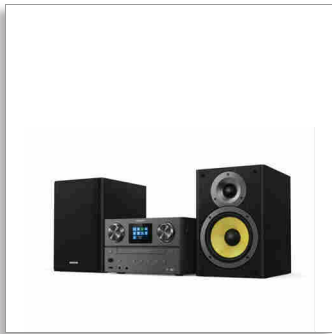

Philips
Micro Music System

Internet radio, DAB+
Bluetooth, USB
Spotify Connect, CD, MP3-CD
100 W

TAM8905

Love it all. Play it loud.

Fill your room with the sounds you love. With Internet radio, Spotify Connect, Bluetooth and a CD player, this attractive micro system can play it all. You can also tune in to DAB+ or FM radio--all in big 100 W sound.

Big sound for your music

- All your music, podcasts and more
- Bass-reflex loudspeakers. Crisp highs and rich low tones
- 5.25" woofer. Dome tweeters. 100 W maximum output power
- Digital Sound Control. Choose a preset sound style

- At home in your home
- AC-powered. Remote control
- Main unit dimensions: 230 x 145 x 262 mm
- Speaker dimensions: 174 x 260.6 x 229 mm

PHILIPS

Specifications

Sound

- Sound enhancement: digital sound control
- Maximum output power (RMS): 100 W

Accessories

- Included accessories: Remote Control (with battery), FM antenna, Quick start guide, Warranty Leaflet

Power

- Power supply: 100-240 VAC, 50/60 Hz

Dimensions

- Main unit width: 230 mm
- Main unit depth: 262 mm
- Main unit height: 145 mm
- Main speaker dimensions (W x D): 174 x 229 mm
- Main speaker height: 260.6 mm
- Packaging depth: 335 mm
- Packaging height: 316 mm
- Packaging width: 620 mm
- Gross weight: 9.95 kg
- Net weight: 8.22 kg