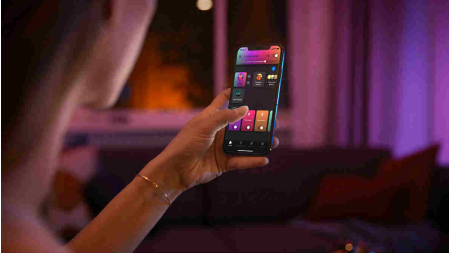

## Easy smart lighting

Add colour to any room with these two smart candelabra lamps, which offers warm to cool white light as well as 16 million colours. Use Bluetooth for instant light control in one room or connect to the Hue Bridge to unlock the full suite of features.

### Easy smart lighting

- Control up to 10 lights with the Bluetooth app
- Control lights with your voice\*
- Create a personalised experience with colourful smart light
- Get the perfect light recipes for your daily activities
- Unlock full suite of smart light features with Hue Bridge

# Highlights

Control up to 10 lights with the Bluetooth app

With the Hue Bluetooth app, you can control your Hue smart lights in a single room of your home. Add up to 10 smart lights and control them all with just the touch of a button on your mobile device.