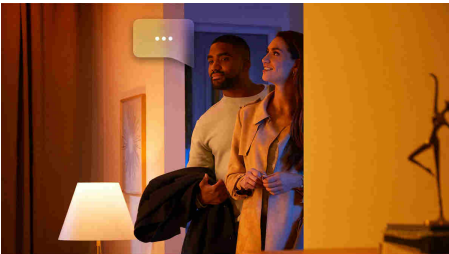

Philips Hue works with Amazon Alexa and the Google Assistant when paired with a compatible Google Nest or Amazon Echo device. Simple voice commands allow you to control multiple lights in a room, or just a single lamp.

Create a personalised experience with colourful smart light