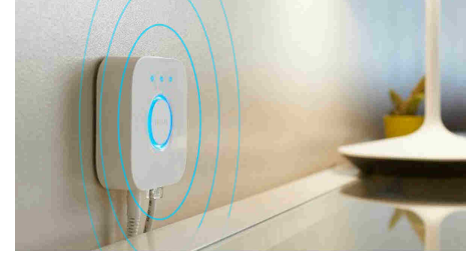

Unlock full suite of smart light features with Hue Bridge

Add a Hue Bridge (sold separately) to your smart lights to experience the full suite of Philips Hue features. With a Hue Bridge, you can add up to 50 smart lights to control throughout your home. Create routines to automate your entire smart home lighting set-up. Control your lights while away from home or add accessories such as motion sensors and smart switches.