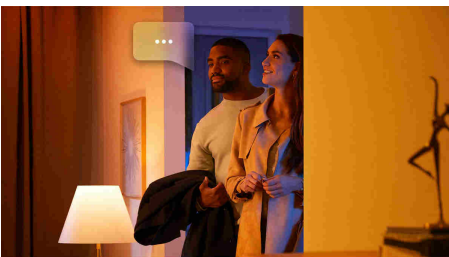

Easy smart lighting

- Control up to 10 lights with the Bluetooth app
- Control lights with your voice*
- Create a personalised experience with colourful smart light
- Get the perfect light recipes for your daily activities
- Unlock full suite of smart light features with Hue Bridge

Highlights

Control up to 10 lights with the Bluetooth app

With the Hue Bluetooth app, you can control your Hue smart lights in a single room of your home. Add up to 10 smart lights and control them all with just the touch of a button on your mobile device.

Control lights with your voice*

Philips Hue works with Amazon Alexa and the Google Assistant when paired with a compatible Google Nest or Amazon Echo device. Simple voice commands allow you to control multiple lights in a room, or just a single lamp.