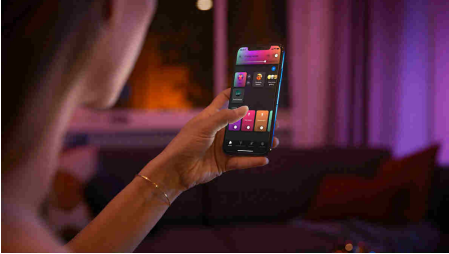

Easy smart lighting

Add colour to any room with this smart candelabra lamp, which offers warm to cool white light as well as 16 million colours. Use Bluetooth for instant light control in one room or connect to the Hue Bridge to unlock the full suite of features.

Easy smart lighting

- Control up to 10 lights with the Bluetooth app
- Control lights with your voice*
- Create a personalised experience with colourful smart light
- Get the perfect light recipes for your daily activities
- Unlock full suite of smart light features with Hue Bridge

Highlights

Control up to 10 lights with the Bluetooth app

With the Hue Bluetooth app, you can control your Hue smart lights in a single room of your home. Add up to 10 smart lights and control them all with just the touch of a button on your mobile device.