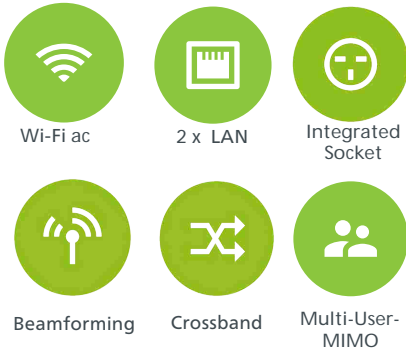

devolo WiFi ac Repeater+

Technical Data

Ports

Ethernet	2x RJ45
Integrated Socket	Type F (CEE 7/4) Ampacity: 16A Type E (CEE 7/5) Ampacity: 15A Type G (BS1363) Ampacity: 13A Type J (SEV 1011) Ampacity: 10A Network filter (2-80 MHz, -22 db to -45 db)
Plug	Type F (CEE 7/4) Type E+F (CEE 7/7) Type G (BS1363) Type J (SEV 1011)

Wi-Fi

Standards	Wi-Fi 4/5 (IEEE 802.11 a/b/g/n/ac/k/r/v)
Radios	2,4GHz + 5GHz Dual Band Dual concurrent
Channels	2,4 GHz 1-13 5 GHz 36-48 (Indoor) 52-64 (DFS+TPC) 100-140 (DFS+TPC)
Channel widths	20/40/80 MHz
Streams	2x2 MIMO
Data rates	2,4 GHz up to 300 Mbps 5 GHz up to 867 Mbps
Coverage	ca. 90 m²
Mode	Access Point

Ethernet

Standards	IEEE 802.3 u/ab/x/az
Transmission speeds	10/100 Mbps
Auto MDI-X	Yes
QoS	Yes
IPv4 / IPv6	Yes / Yes