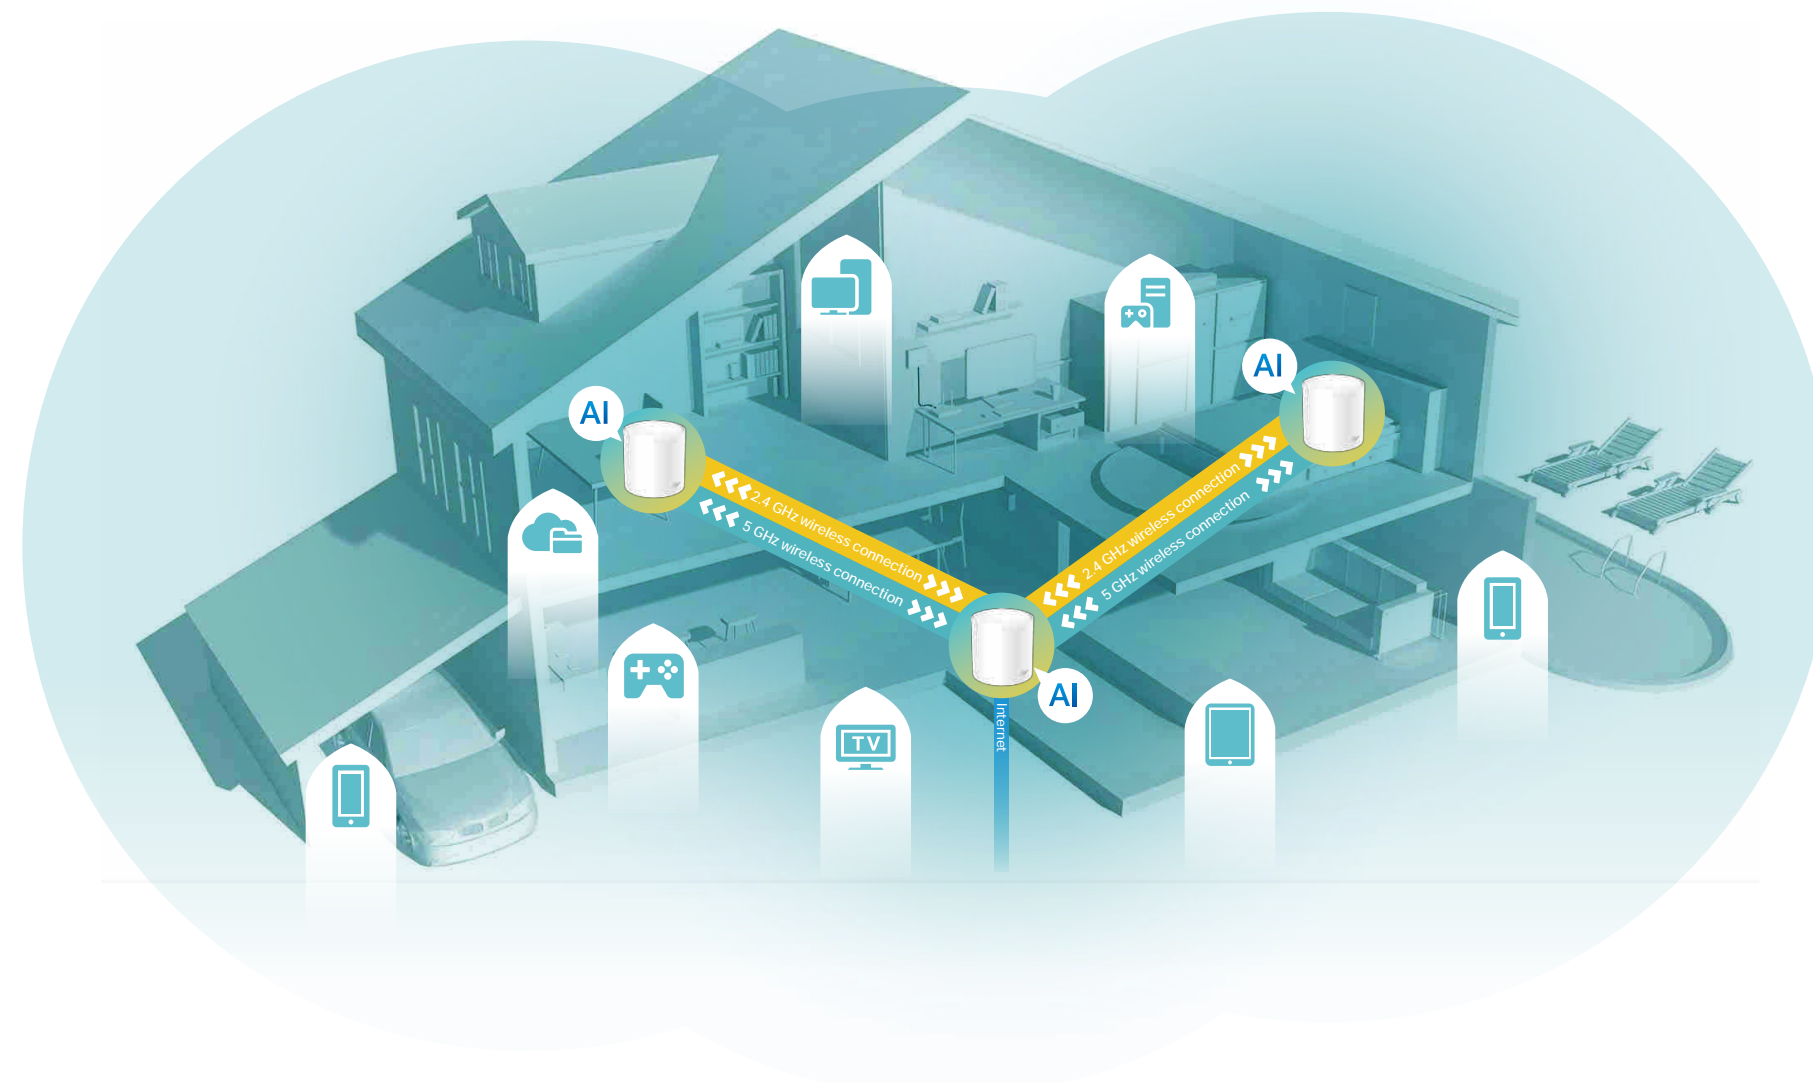

deco™

Wi-Fi 6

Compatible with
amazon alexa

HomeShield

AX1800 Whole Home Mesh Wi-Fi 6 System

Superior Mesh Wi-Fi, Everywhere

Deco X20

 tp-link

Highlights

AI-Driven Mesh, Customized Wi-Fi for You

Armed with AI-Driven Mesh technology, Deco X20 automatically learns and improves itself from experience. This provides the ideal mesh Wi-Fi unique to your home and network environment. Walk through your home and enjoy seamless streaming at the fastest possible speeds.

Seamless Roaming with One Wi-Fi Name

Deco units work together to form a unified network with a single network name. Walk through your home and stay connected with the fastest possible speeds.[‡]

TP-Link HomeShield