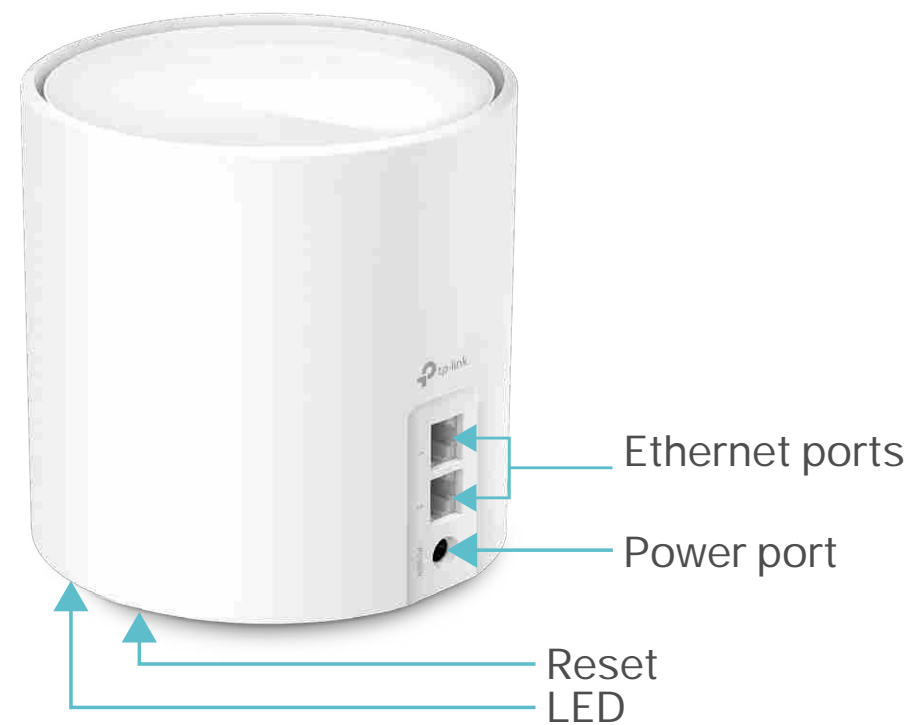

Two Modes in One

Choose the Wireless Router mode or Access Point mode for your network needs

- Wireless Router Mode – Creates an instant private wireless network
- Access Point Mode – Creates Wi-Fi access for any existing wired network

Work with All Deco Models

Form a Mesh network with your desired Deco models

- Compatible with All Deco Models – All Deco models can work together. Just expand Mesh Wi-Fi coverage anytime by adding more Decos
- Deco Mesh Technology – Eliminates dead zones and provides uninterrupted WiFi throughout your home

Specifications

Hardware

- Ethernet Port: 2 Gigabit ports per Deco unit (WAN/LAN auto-sensing)
- Button: 1 RESET button on the underside
- Antenna: 2 internal antennas
- Power Consumption (with power adapter): 13.5 W max
- Dimensions (W × D × H): 4.33 × 4.33 × 4.49 in (110 × 110 × 114 mm)
- Power Adapter Input: 100-240V ~ 50-60Hz 0.6A
- Power Adapter Output: 12V = 1.2A