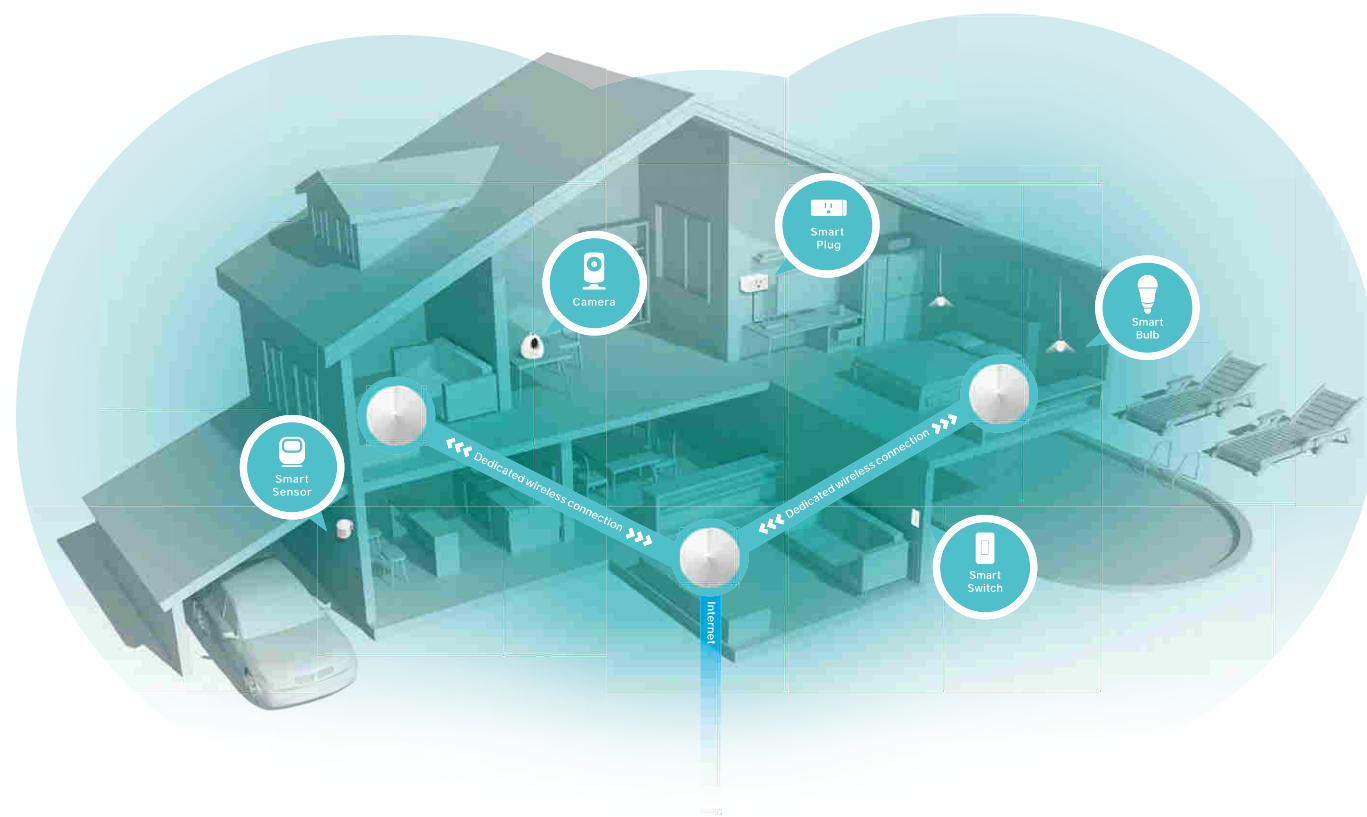

**deco**<sup>™</sup> | Smart Home Mesh Wi-Fi System  
Whole Home Wi-Fi | Seamless Roaming | Parental Controls | Antivirus

## AC2200 Smart Home Mesh Wi-Fi System

Seamless coverage  
up to 6,500sq.ft.

Deco M9 Plus

## Fast. Smart. Everywhere.

Deco is the simplest way to guarantee a strong Wi-Fi signal in every corner of your home. Enjoy fast and secure tri-band Wi-Fi no matter how many devices you have. Deco M9 Plus is much more than just a Wi-Fi system, able to act as a hub for all your smart home devices. Simply works with a variety of Zigbee, Bluetooth, Wi-Fi devices.

## Wi-Fi Dead-Zone Killer

Eliminate weak signal areas with whole home Wi-Fi. No more searching around for a stable connection.