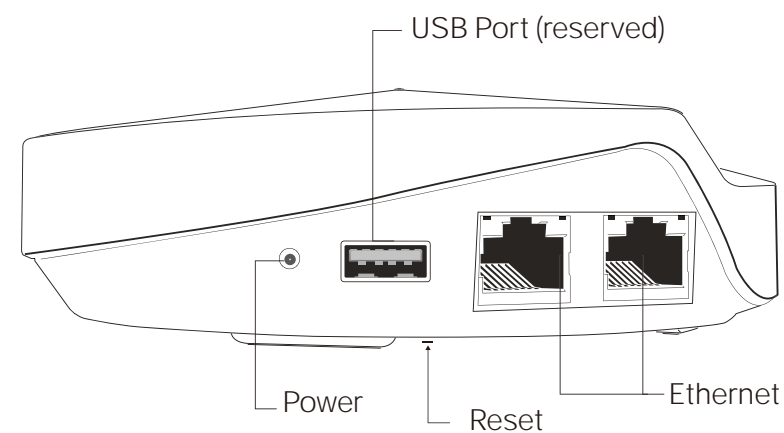

## Smart Home Devices Support

Connect smart home devices without an additional hub and control from the Deco app

- **Smart Hub** - Connect Wi-Fi, ZigBee and Bluetooth devices to your network and let you manage them from the Deco App. Set Automation to set interactions between your smart devices

## Hardware

- Ports: 2 LAN/WAN Gigabit Ethernet Ports, 1 USB 2.0 Port (reserved), 1 Power Port
- Buttons: 1 Reset button on the underside
- Antenna Type: 8 internal antennas per Deco unit
- External Power Supply: 12 V/2 A
- Dimensions (Dia x H): 144 mm x 46 mm,