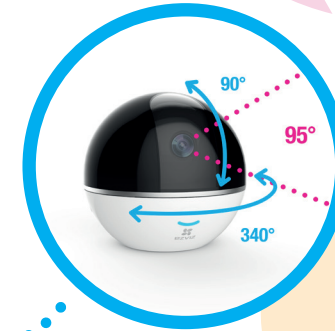

FEATURES

ALWAYS CONNECTED. ALWAYS SAFE.

The C6TC has 24/7 HD live streaming. Don't miss a moment of what's happening. Check the app whenever you want.

360° PANORAMIC VIEW

The smart helmet has a Pan/Tilt function. You can see every angle of the room, using your phone as a remote control.

FOLLOW MOTION

The C6TC tracks all moving objects using its smart motion sensor. You can record video on an SD card or NVR videorecorder.

PRIVACY WHEN NEEDED

When you activate the privacy mode, the camera moves back into its helmet and immediately stops recording audio and video and disables live viewing.

SEE WHAT'S HAPPENING, EVEN IN THE DARK

The camera automatically switches to night vision when it's dark. You can watch over your baby's sleep without making any noise or check your store or office during the night.

DOWN TO THE LAST DETAIL

Thanks to the 8x digital zoom, you can zoom in on every detail.