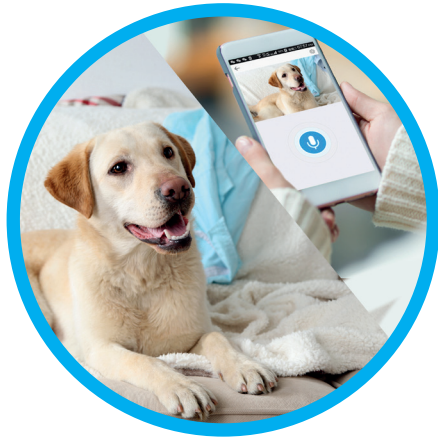

FEATURES

ALWAYS UP-TO-DATE

Whenever movement is detected, an instant alert is sent to your mobile phone via an app notification. Know what's happening when it's happening.