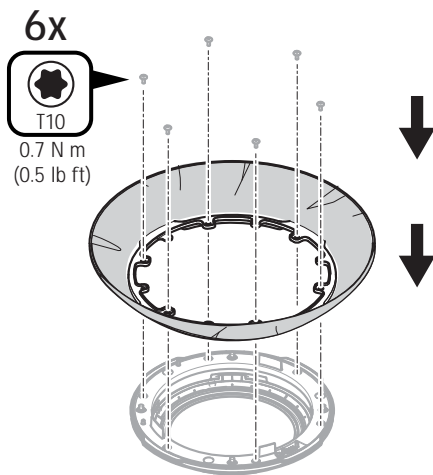

AXIS TQ6806 Hard-Coated Clear Dome

1x

Installation Guide

1.1

1.2

1.3

1.4

1.5