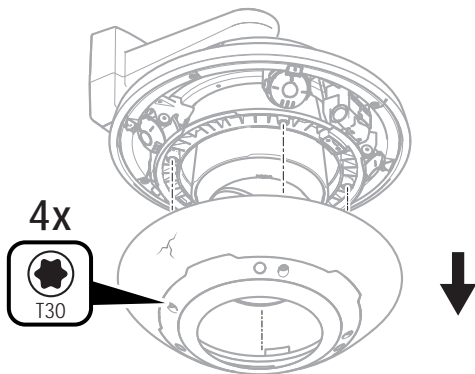

AXIS TQ6806 Hard-Coated Clear Dome

1x

Installation Guide

1.1

1.2

1.3

1.4

1.5