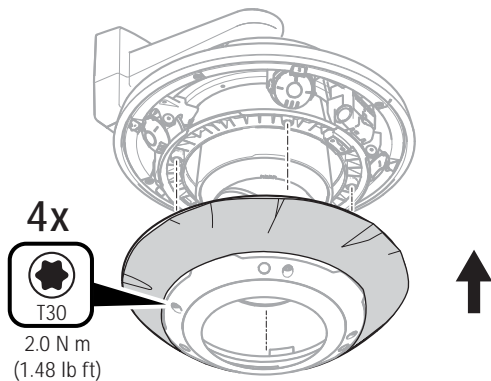

AXIS TQ6806 Hard-Coated Clear Dome

1x

Installation Guide

1.1

1.2

1.3

1.4

1.5