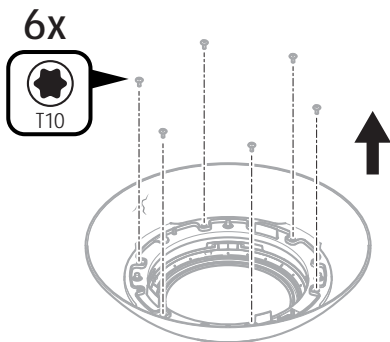

AXIS TQ6806 Hard-Coated Clear Dome

1x

Installation Guide

1.1

1.2

1.3

1.4

1.5