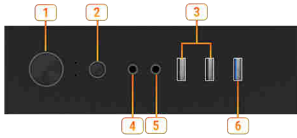

CONNECTIONS

1. Power Button	4. Front HD Audio
2. Reset Button	5. Front MIC
3. Front USB 2.0 Ports	6. Front USB 3.2 Gen 1 Port