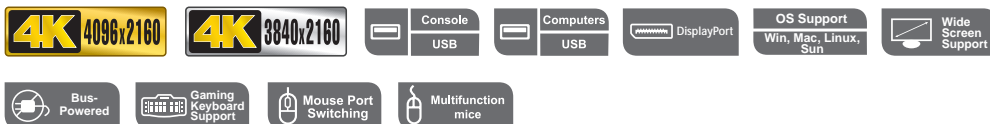

2-Port USB DisplayPort KVM Switch CS782DP

- With the ever-growing demand for higher video quality and the evolution of DisplayPort technology, 4K-enabled computers and displays are now widely adopted in visually-intensive and commercial applications. Offering up to 4K resolution, the ATEN CS782DP is at home amongst these demanding scenarios and technological advancements.

The ATEN CS782DP 2-Port USB DisplayPort KVM Switch features 4K video resolution and allows users to access two 4K-enabled computers from a single USB keyboard, USB mouse, and DisplayPort video console.

Doing so with ease, the CS782DP provides three convenient switching methods – using a remote port selector, mouse, or hotkeys for flexible access to any computer connected to the installation. The product even provides premium audio support for a complete multimedia solution. To round off the entire experience, the streamlined, space-saving design of CS782DP also makes it ideal for any working environment.

With its rich feature set, the CS782DP is designed to surpass all requirements in graphic design, animation, and video-editing applications.