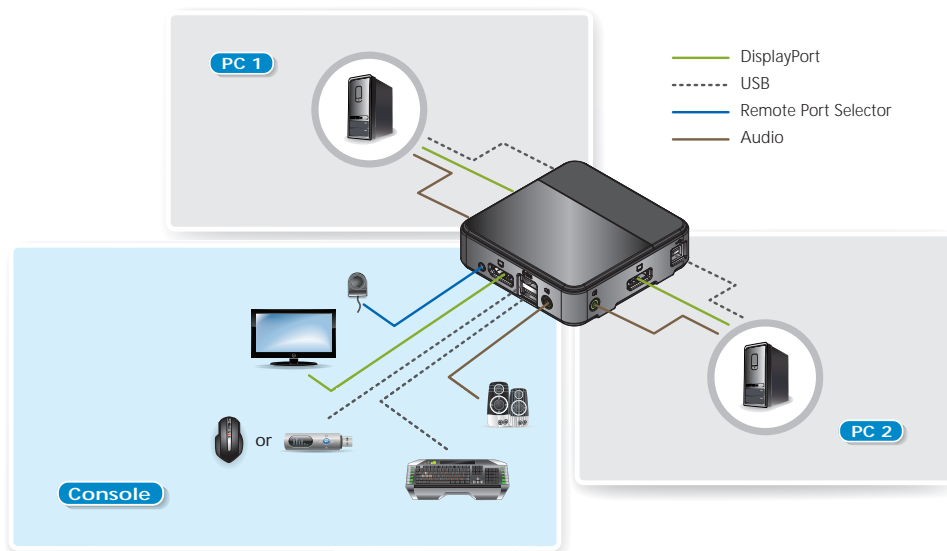

Note:

1. Mouse port switching is only supported under mouse emulation mode and by USB 3-key wheel mice.
2. MST (Multi-Stream Transport) requires either monitors that are capable of DisplayPort 1.2 daisy-chaining, or use of a powered DisplayPort MST Hub.
  The PC source must be DisplayPort 1.2 compliant.
3. DisplayPort Dual Mode (DP++) requires the use of a powered DP++ adapter. The graphics source must be DP++ compliant.
4. HD audio through DisplayPort cannot be switched independently.
5. a. PC keyboard combinations emulate Mac/Sun keyboards. b. Mac/Sun keyboards work only with their own computers.
6. This feature may require an extra power adapter to be connected to the USB hub and that the CS782DP's Mouse Emulation Mode be disabled.