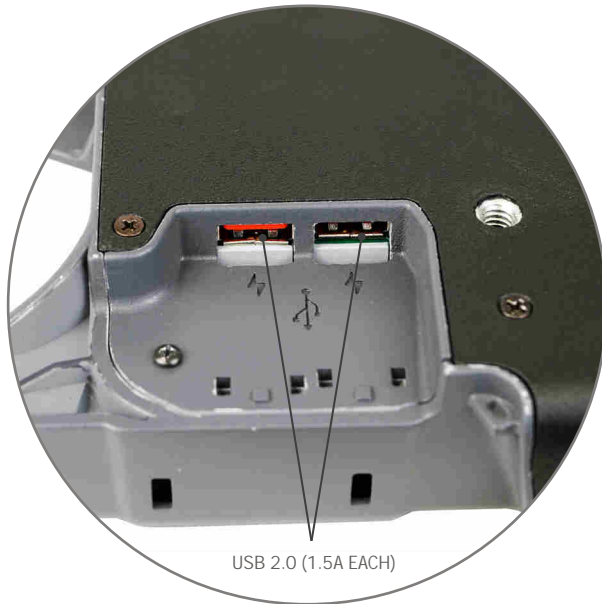

SAMSUNG GALAXY TAB ACTIVE PRO DOCKING STATION