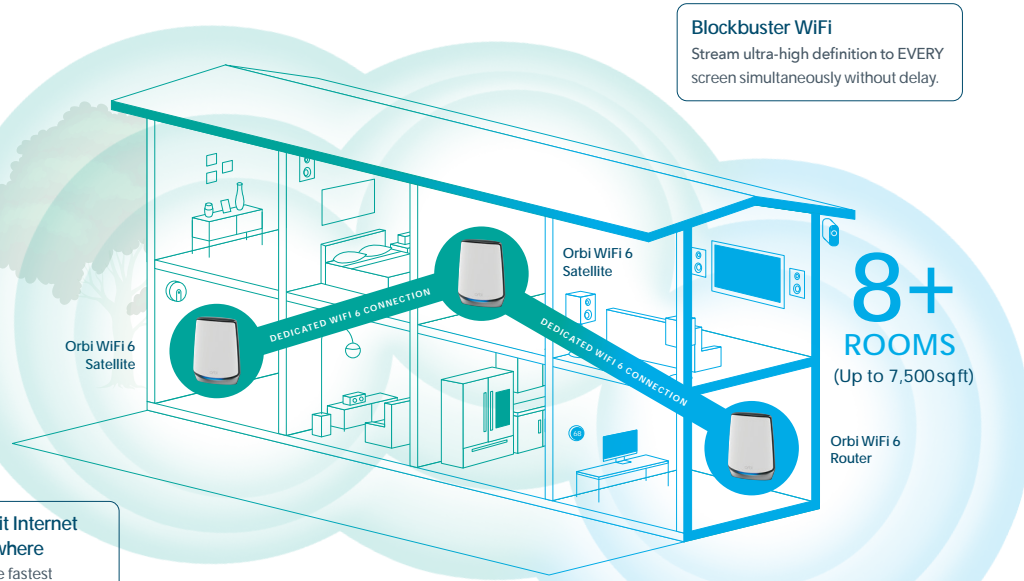

Protect your connected home devices from Internet threats with best-in-class anti-virus, anti-malware & data protection.²

Gigabit Speeds Where You Need Them.

Don't let your home be a maze of dead zones. Get consistent speeds everywhere with Tri-band dedicated wireless backhaul, 12 Gigabit Ethernet ports & a 2.5Gbps Internet port.

It's Easy.

Enjoying your WiFi has never been easier. With the Orbi app, set up your WiFi, customize your settings & enjoy your new Orbi WiFi in minutes.

House Diagram

Ultimate Smart Home Experience

Blockbuster WiFi
Stream ultra-high definition to EVERY screen simultaneously without delay.

8+ ROOMS
(Up to 7,500sqft)

Built for Gigabit Internet Speeds Everywhere
You've paid for the fastest Internet speeds, now experience it everywhere in your home.

Performance Leadership in Mesh WiFi 6
Ultra-fast connections for all your smart home, streaming, mobile & gaming needs.