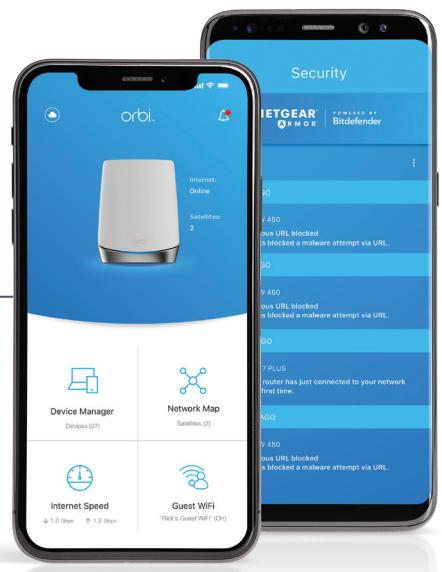

Protect your connected home devices from Internet threats with best-in-class anti-virus, anti-malware & data protection.²

Gigabit Speeds Where You Need Them.

Don't let your home be a maze of dead zones. Get consistent speeds everywhere with Tri-band dedicated wireless backhaul, 12 Gigabit Ethernet ports & a 2.5Gbps Internet port.

It's Easy.

Enjoying your WiFi has never been easier. With the Orbi app, set up your WiFi, customize your settings & enjoy your new Orbi WiFi in minutes.

House Diagram

Ultimate Smart Home Experience

Blockbuster WiFi
Stream ultra-high definition to EVERY screen simultaneously without delay.

8+ ROOMS
(Up to 7,500sqft)

Built for Gigabit Internet Speeds Everywhere
You've paid for the fastest Internet speeds, now experience it everywhere in your home.

Performance Leadership in Mesh WiFi 6
Ultra-fast connections for all your smart home, streaming, mobile & gaming needs.

Capacity Beyond Belief
Next-generation WiFi 6 provides faster speeds & supports more devices for today & tomorrow.

Use the Orbi app to setup and manage your Orbi WiFi.

Advanced Cyber Security for Your Devices
NETGEAR Armor™ | Powered by Bitdefender®